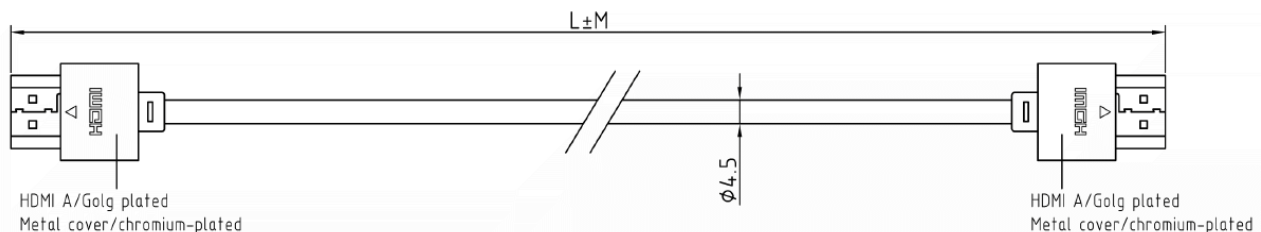

Datasheet

RS PRO 0.5mtr HDMI Male to Male High Speed with Ethernet Slim Cable – White – 5 Pack

Stock number: 2513270

EN

The RSPRO 0.5 metre HDMI male to male slim cable which has a white PVC jack and an outer diameter of 4.5mm. The cable flex is made from 32awg which makes these cables extremely flexible while still delivering a quality image.

The connectors have a gold plated covering to prevent corrosion and the hoods are plated with Chromium which makes them very durable.

HDMI is possibly the most common display connection on the market which can be found on devices ranging from PC's, Bluray players, games consoles and more.

HDMI V1.4	Signal Assignment	HDMI V1.4
1		1
2		2
3		3
4		4
5		5
6		6
7		7
8		8
9		9
10		10
11		11
12		12
14		14
17		17
19		19
13	CEC	13
15	SCL	15
16	SDA	16
18	+5 Volts Power	18
shell		shell

1. HDMI CABLE V1.4 WIRE GAUGE:
32AWG[1P×(0.2mm BC+FPE)+D+AL]×5P
+(0.2mm BC+HDPE)×4C+AL+D+WHITE PVC4.5MM
2. HOOD: METAL HOUSING TYPE, CHROMIUM PLATED
HDMI A TYPE, GOLD PLATED
3. CABLE ELECTRICAL TEST:
100% OPEN SHORT & MISS WIRE TEST.