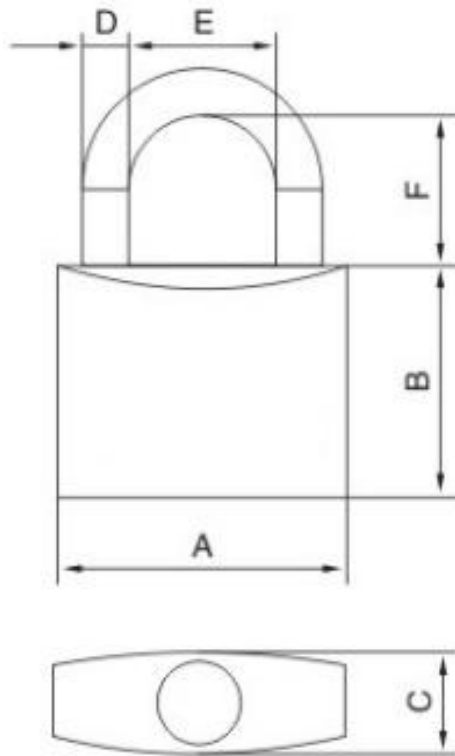

EN

Datasheet

RS PRO plastic coated brass padlock 40mm

**Stock No. 195-8250 195-8251 195-8252 195-8253
195-8254 195-8255**

Product Image embedded here

SPECIFICATION

- Material: Brass
- Color: Blue, Grey, Red, Green, Yellow and Black

RS Article No.	Lock Body Dimension(mm)			Shackle Dimension(mm)			Color	Keyed Alike
	A	B	C	D	E	F		
1958250	43	33	17	6	21	22	Blue	KA14
1958251	43	33	17	6	21	22	Grey	KA15
1958252	43	33	17	6	21	22	Red	KA16
1958253	43	33	17	6	21	22	Green	KA17
1958254	43	33	17	6	21	22	Yellow	KA18
1958255	43	33	17	6	21	22	Black	KA19