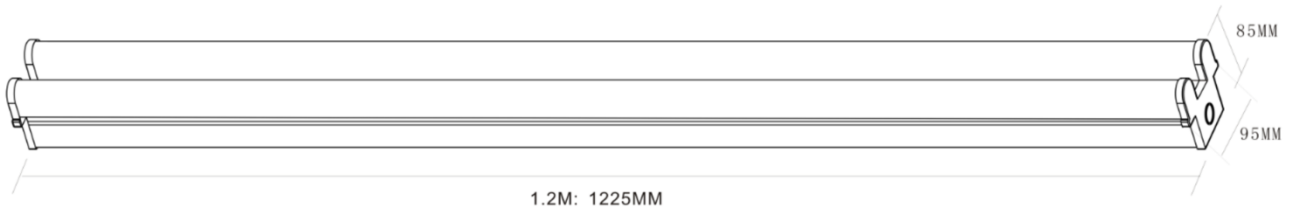

## Specifications:

Weight (Kg)	2.22
Wattage (W)	50
Overall Length (mm)	615
Overall Width (mm)	95
LED Colour	Cool White
Running Current (A)	0.147
Input Voltage	Mains 230V 50Hz
IP Rating	IP20
Construction	Metal