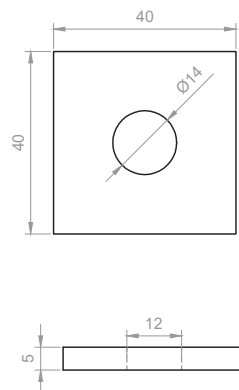

ENGLISH

Datasheet

Square Plate Washers Bright Zinc Plated

RS Stock No **1766954**

Size **M10 x 40 x 5**

For use with channel/strut and in general construction applications.

Please view our full range listing below

RS Stock No	Size (mm)
1766951	M6 x 40 x 3
1766963	M8 x 40 x 3
1766946	M10 x 40 x 3
1766958	M12 x 40 x 3
1766960	M6 x 40 x 5
1766961	M8 x 40 x 5
1766954	M10 x 40 x 5
1766943	M12 x 40 x 5