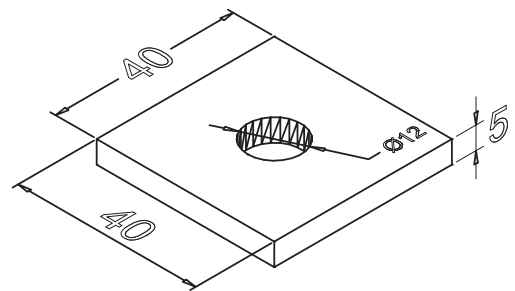

ENGLISH

Datasheet

Square Plate Washers Bright Zinc Plated

RS Stock No **1766954**

Size **M10 x 40 x 5**

For use with channel/strut and in general construction applications.

Please view our full range listing below

RS Stock No	Size (mm)
1766951	M6 x 40 x 3
1766963	M8 x 40 x 3
1766946	M10 x 40 x 3
1766958	M12 x 40 x 3
1766960	M6 x 40 x 5
1766961	M8 x 40 x 5
1766954	M10 x 40 x 5
1766943	M12 x 40 x 5