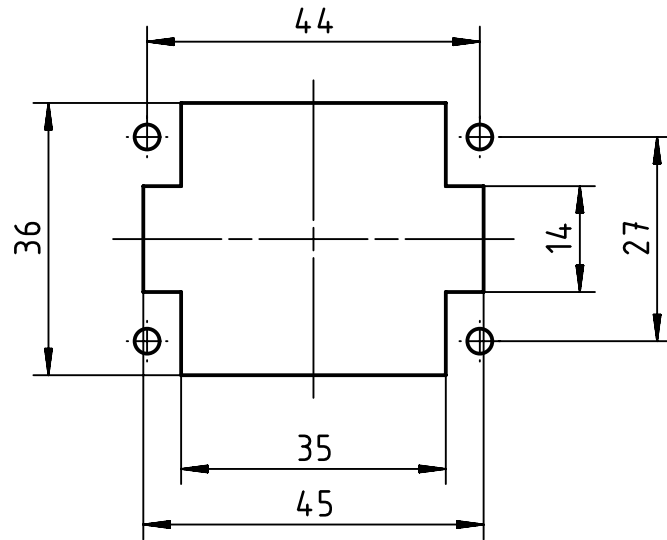

Panel cut out

	FREE SIZE TOL:			TITLE		REV.
				RS Pro 6E cage clamp insert 6 contacts F		A
	DRAWN BY	Limei.L	2018.3.16	SIZE	PART NUMBER	SHEET
	CHECKED BY	Andy.Y	2018.3.16		A4	1715728
APPROVED BY	Steven.W	2018.3.16	SCALE 1:1	MATERIAL:	UNIT: mm	