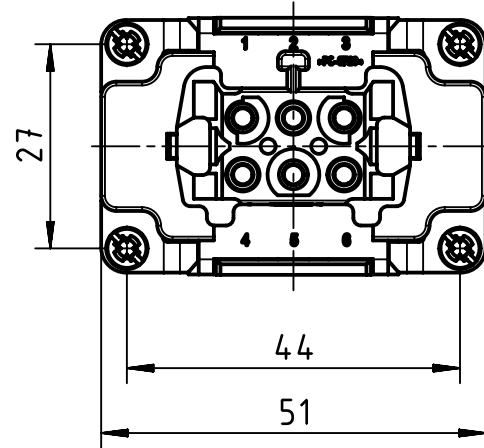

Panel cut out

	FREE SIZE TOL:			TITLE		REV.
				RS Pro 6E cage clamp insert 6 contacts F		A
	DRAWN BY	Limei.L	2018.3.16	SIZE	PART NUMBER	SHEET
	CHECKED BY	Andy.Y	2018.3.16		A4	1715728
APPROVED BY	Steven.W	2018.3.16	SCALE 1:1	MATERIAL:	UNIT: mm	