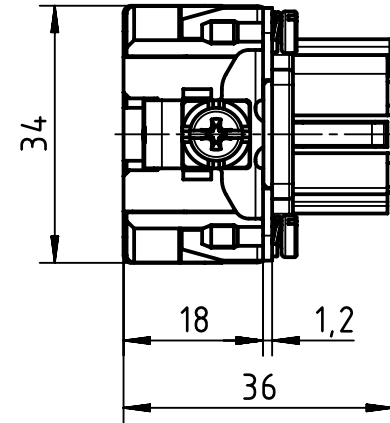

Panel cut out

	FREE SIZE TOL:			TITLE		REV.
				RS Pro 6E cage clamp insert 6 contacts F		A
	DRAWN BY	Limei.L	2018.3.16	SIZE	PART NUMBER	SHEET
	CHECKED BY	Andy.Y	2018.3.16		A4	1715728
APPROVED BY	Steven.W	2018.3.16	SCALE 1:1	MATERIAL:	UNIT: mm	