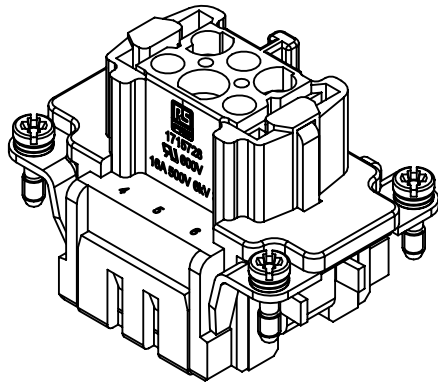

Panel cut out

	FREE SIZE TOL:			TITLE		REV.
				RS Pro 6E cage clamp insert 6 contacts F		A
	DRAWN BY	Limei.L	2018.3.16	SIZE	PART NUMBER	SHEET
	CHECKED BY	Andy.Y	2018.3.16		A4	1715728
APPROVED BY	Steven.W	2018.3.16	SCALE 1:1	MATERIAL:	UNIT: mm	