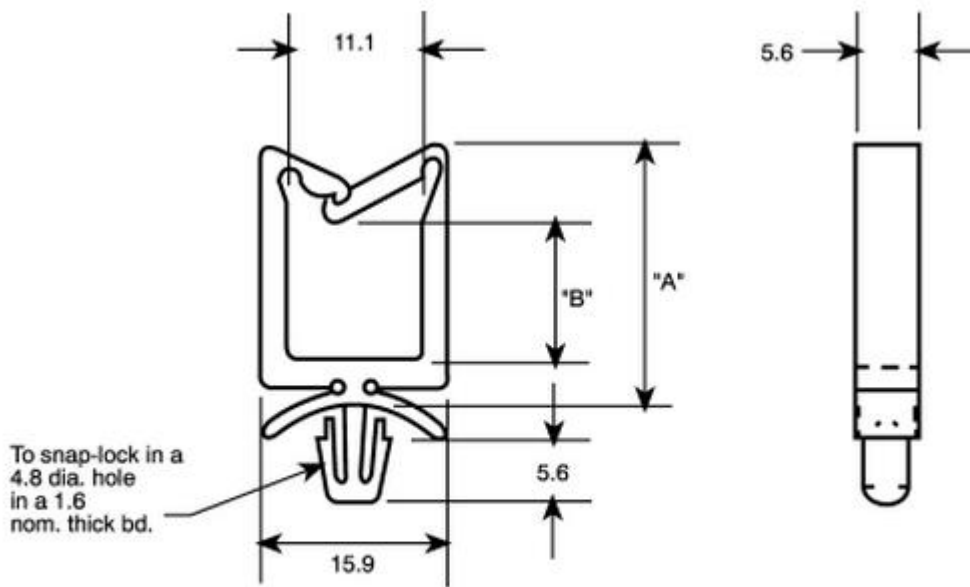

## RS Cable Clamp

RS Stock number 479-582

Dimensions (mm)		
A	B	Stock No.
13.0	3.6	479-550
18.0	8.6	479-560
27.2	18.3	479-572
35.2	25.9	479-576

All dimensions in mm