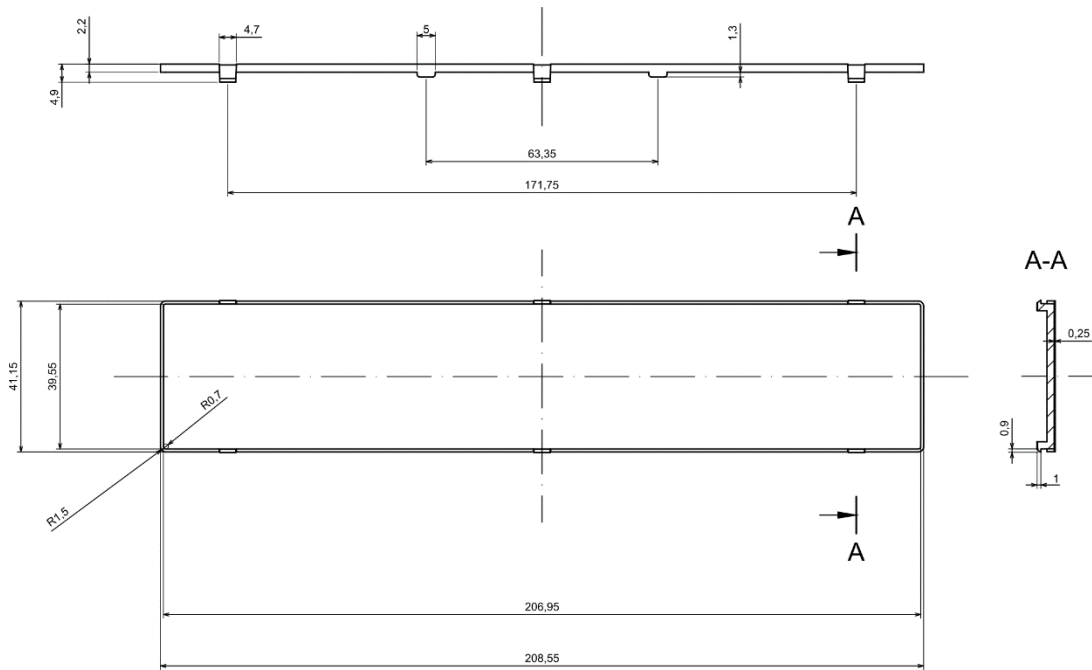

Product Description

Transparent Red filter made of ABS for enclosure.

General Specifications

Material	ABS
Colour	Red
Applications	Accessories for DIN Rail Enclosures

Mechanical Specifications

Height	4.9 mm
Width	41.2 mm
Length	208.6 mm

All dimensions are given within +/-0,5mm tolerance