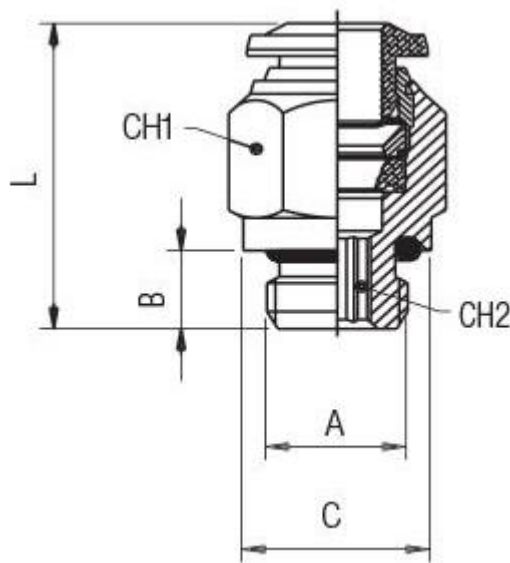

Product Description

The RS PRO straight male adaptor (parallel) works in - 0.99 bar to 20 bar pressure range. It is mainly used in dairy, coffee machine, vending, food & beverage, medical, vacuum applications. It is available in brass with Food Grade coating. In combination with FEP tubes, it is the most demanded solution for the Food & Beverage market. Because of the special coating it can be used also in aggressive environment. RoHS and REACH compliant.

General Specifications

Material	Nickel Plated Brass
Applications	Lubrication System, Cooling System, Pneumatic Machinery Equipment

Mechanical Specifications

Connection Type	Threaded, Tube
Hose Barb Connection	6mm
Coupling Gender	Male
Threaded Connection	1/8 in Male
Thread Size	1/8in
Hose Barb Connection	6mm
Mounting Hole Diameter	13mm
Wrench Size1	13
Wrench Size2	4
Length	23.5mm

Operation Environment Specifications

Minimum Operating Temperature	-15°C
Maximum Operating Temperature	190°C

Similar Products

Parameters	2312521	2312522
Brand	RS PRO	RS PRO
Connection Type	Threaded, Tube	Threaded, Tube
Tube Connection Size	9mm	10mm
Coupling Gender	Male	Male
Threaded Connection	3/8 in Male	1/2 in Male
Thread Size	3/8in	1/2in
Hose Barb Connection	30.5mm	25Hex
Wrench Size	20Hex	54mm