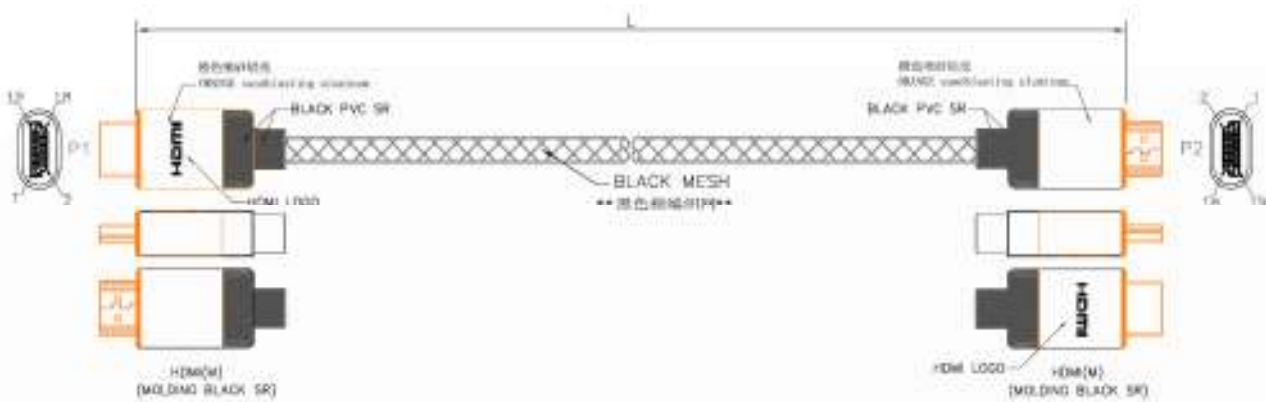

## RS PRO 5mtr HDMI M-M 8K High Speed with Ethernet Cable – Black with Orange Connectors

Stock number: 195-4900

EN

The RSPRO 5 metre male to male 8K HDMI cable which has a black PVC jack with mesh and an outer diameter of 8.5mm. The connectors have a gold flash covering to prevent corrosion.

The connector hoods are also made of Aluminium and sandblasted orange and has a strain relief to prevent the jacket splitting around the boot.

HDMI is possibly the most common display connection on the market which can be found on devices ranging from PC's, Bluray players, games consoles and more.

HDMI(M)	1	3	2	4	6	5	7	9	8	10	12	11	14	19	17	13	15	16	18	64
HDMI(M)	1	3	2	4	6	5	7	9	8	10	12	11	14	19	17	13	15	16	18	64
	PAIR		G	PAIR		G	PAIR		G	PAIR		G	PAIR		G	4C				SHELL

- CABLE: 26AWG(1/0.4048C),UL20276.AL+B+D=FOIL,[(#25\*1P+D+FAM)\*5PCS+#25\*4C], BLACK COLOR,OD=8.5±0.2mm,PVC JACKET.
- LENGTH: L.
- CONNECTORS: HDMI(M)\*2PCS(BLACK INSULATOR)(SHELL GOLD PLATED).
- MOLD: MOLDING TYPE.
- CONTACTS:
- Test machine test condition.
  - A.100% OPEN,SHORT&INTERMITANCE TEST.
  - B.CONDUCTOR RESISTANCE: 2ohms MAX.
  - C.INSULATION RESISTANCE:10MΩ Min /,10ms
- ALL MUST BE MEET ON ROHS COMPLIANT.