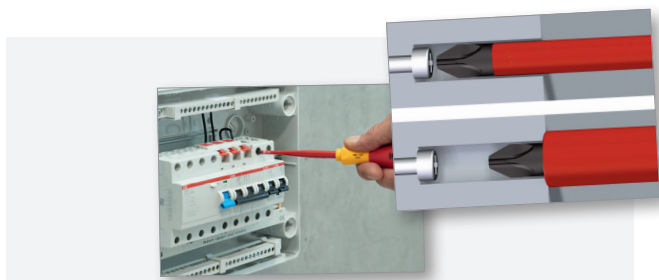

INFOBOX:
slimTECHNOLOGY

Wiha SoftFinish® electric slimFix

- Unlimited access.
- Blades up to 33 % narrower due to integrated insulation.
- Tool for spring clips (wedge-profiled output geometry).