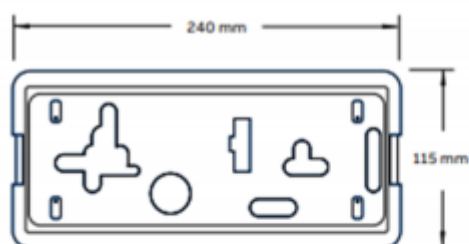

Spacing table

Mounting height (m)	—|—	|—|	|—|	—|—	—|—
2.00	2.49	6.57	6.92	7.19	2.57
2.50	2.50	6.93	7.17	7.34	2.56
3.00	2.39	7.11	7.28	7.40	2.43
3.50	2.14	7.12	7.22	7.32	2.17
4.00	1.68	6.96	6.99	7.07	1.72