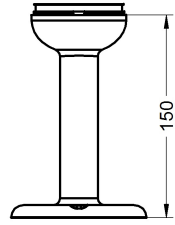

Article Number

Specifications

1902825	Surface mount flat base
1902826	Wall mount base
1902827	150mm extended base
1902828	Metal tube extended base 200mm
1902829	Metal tube extended base 300mm
1902830	Metal tube extended base 400mm

These data are disclosed only for information purposes. Sirena S.p.A. reserves the right to modify them at any time without prior notice.