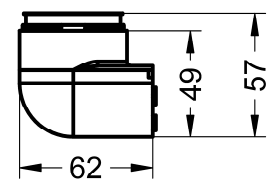

Article Number

Specifications

1902825	Surface mount flat base
1902826	Wall mount base
1902827	150mm extended base
1902828	Metal tube extended base 200mm
1902829	Metal tube extended base 300mm
1902830	Metal tube extended base 400mm

These data are disclosed only for information purposes. Sirena S.p.A. reserves the right to modify them at any time without prior notice.