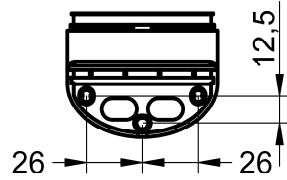

Article Number

Specifications

1902825	Surface mount flat base
1902826	Wall mount base
1902827	150mm extended base
1902828	Metal tube extended base 200mm
1902829	Metal tube extended base 300mm
1902830	Metal tube extended base 400mm

These data are disclosed only for information purposes. Sirena S.p.A. reserves the right to modify them at any time without prior notice.