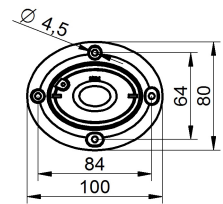

Article Number

Specifications

1902825	Surface mount flat base
1902826	Wall mount base
1902827	150mm extended base
1902828	Metal tube extended base 200mm
1902829	Metal tube extended base 300mm
1902830	Metal tube extended base 400mm

These data are disclosed only for information purposes. Sirena S.p.A. reserves the right to modify them at any time without prior notice.