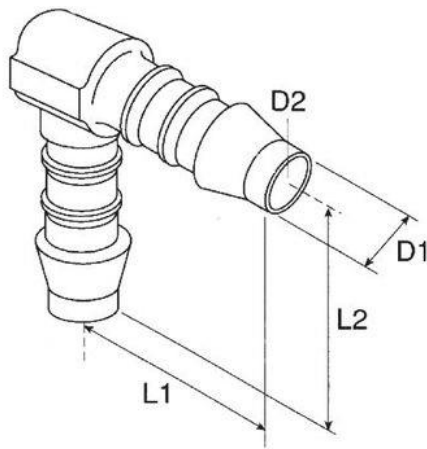

Datasheet

Stock No: 795-455

ENGLISH

RS Pro Elbow Male, POM

D1: Joiner Outer Diameter

D2: Joiner Inner Diameter

L1: Length

*Joiner Outer Diameter = Hose Inner Diameter

Product Details

Elbow Connector

Push-on Connectors

- Acetal Resin, non toxic, tough, lightweight, good impact and wear resistance
- Deep moulded ribs, use hose clips for high pressure, positive sealing

D1	D2	L1	L3
5	3	21	22

 y

Specifications:

Hose Inner Diameter	5mm
Coupling Connector Type	Elbow Coupler
Body Material	POM
Coupling Gender	Male
Coupling Connector Direction	Elbow
Series	WS