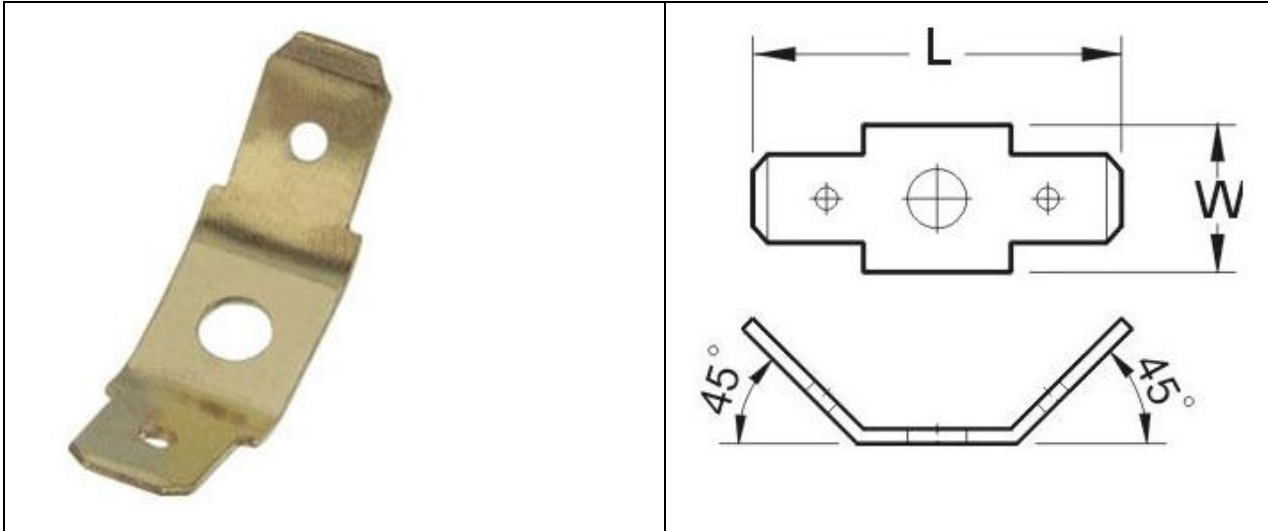

# RS PRO MALE TERMINALS

Stock number: 178-8404

TERMINAL MATERIAL: BRASS

TERMINAL THICKNESS: 0.8MM

TERMINAL SURFACE TREATMENT: BRASS FINISH

STUD SIZE: 5.3MM

ITEM NO.	NEMA TAB	STUD SIZE		DIMENSION inch(mm)	
		#	d2	W	L
178-8404	.032X.250 0.8X6.35	#10	5.3	0.138 8.1	1.043 26.5