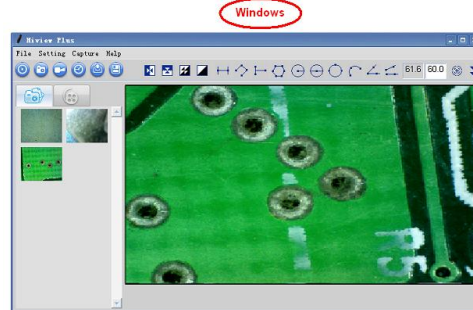

IPad / iPhone

OS X

Android

Windows

**Magnification, Working distance, field of view:**

Magnification	Working distance	Field of view (x)	Field of view (y)	
10	139	39	29	
20	59	20	15	
30	27	13	10	
40	19	10	8	
50	13	8	6	
60	7	7	5	
80	1	5	4	
100	0	4	3	
150	1	2.5	2	
200	7	2	1.5	