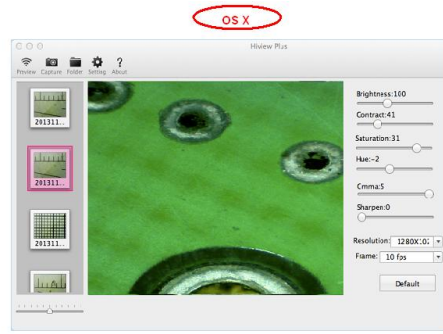

Windows

OS X