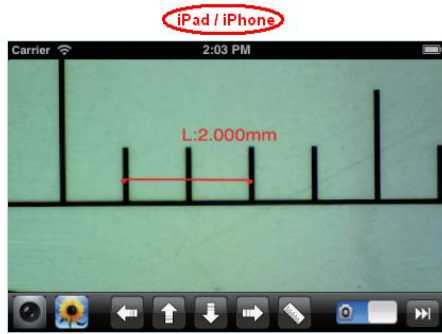

Android

IPad / iPhone