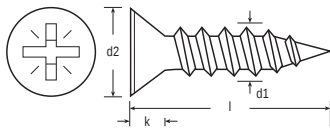

ENGLISH

Datasheet

Recessed Countersunk Stainless Steel A2-304 Woodscrew, to DIN 7997

RS Stock No **4833135**
Size **4.0 x 20mm**

d1	No. 4 3.0mm	No. 6 3.5mm	No. 8 4.0mm	No. 10 5.0mm	No. 12 5.5mm
d2	5.6	6.5	7.5	9.2	10.2
k	1.65	1.13	2.2	2.5	2.75
Recess No.	1	2	2	2	3

Please view our full range listing below

RS Stock No	Size (mm)	RS Stock No	Size (mm)
1443524	3.0 x 16	4833185	5.0 x 30
1443525	3.0 x 20	4833191	5.0 x 40
1443526	3.0 x 25	4833208	5.0 x 50
1443527	3.5 x 16	4833214	5.0 x 65
4833090	3.5 x 20	1443528	5.0 x 75
4833113	3.5 x 25	1443529	5.0 x 100
4833129	3.5 x 30		
4833135	4.0 x 20		
4833141	4.0 x 25		
4833157	4.0 x 30		
4833006	4.0 x 40		
4833163	4.0 x 50		
4833179	5.0 x 25		