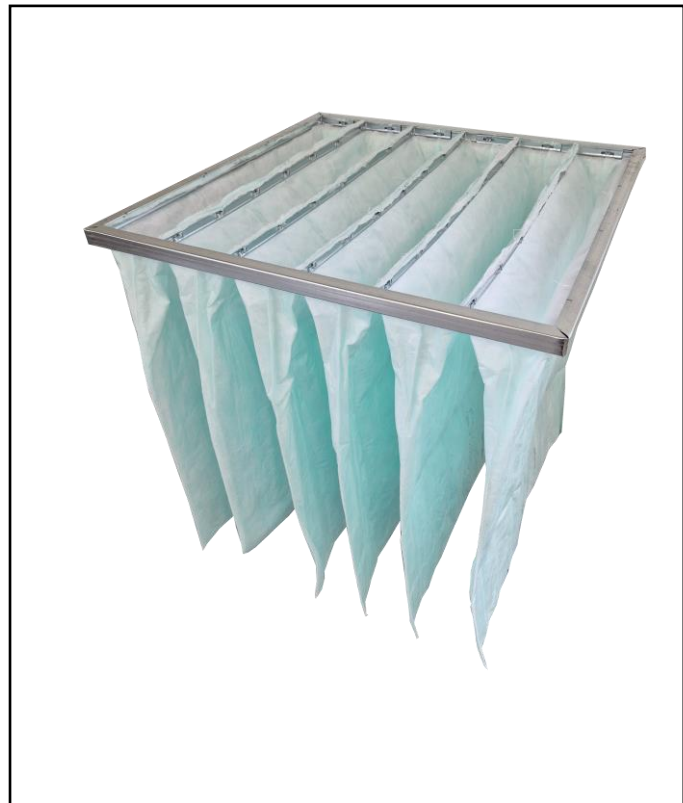

FEATURES

- 100% Polyester Filter Media
- Dual-Layer Media
- Conical Stitched Pockets for optimal airflow
- Rolled Safety Edge to Frame
- Hydrophobic Media
- Fire Retardant
- Low Price
- ePM10 Filter

RS PRO Ecoflow M6 Filter 20 X 24 X 12

RS Stock No.: 2551131

RS Professionally Approved Products bring to you professional quality parts across all product categories. Our product range has been tested by engineers and provides a comparable quality to the leading brands without paying a premium price.

Product Description

The Ecoflow, fire rated range of bag filters are used widely in government buildings, hospitals and other sensitive areas. This grade of filter is suitable for air condition to offices, theatres, computer rooms and spray booths.

General Specifications

Filter Size Actual HxWxD (mm)	490 x 592 x 300 mm
Header Depth	25 mm
Number of Pockets	6
Grade EN779:2012	M6
Filter Class ISO 16890	ePM10 > 70%
Rated Capacity	895 m ³ /hr
Energy Rating	E
Initial Pressure Drop	65 Pa
Final Pressure Drop*	165 Pa
*Final Recommended Pressure Drop to EN13053:2019	
Maximum Operating Temperature 80C	