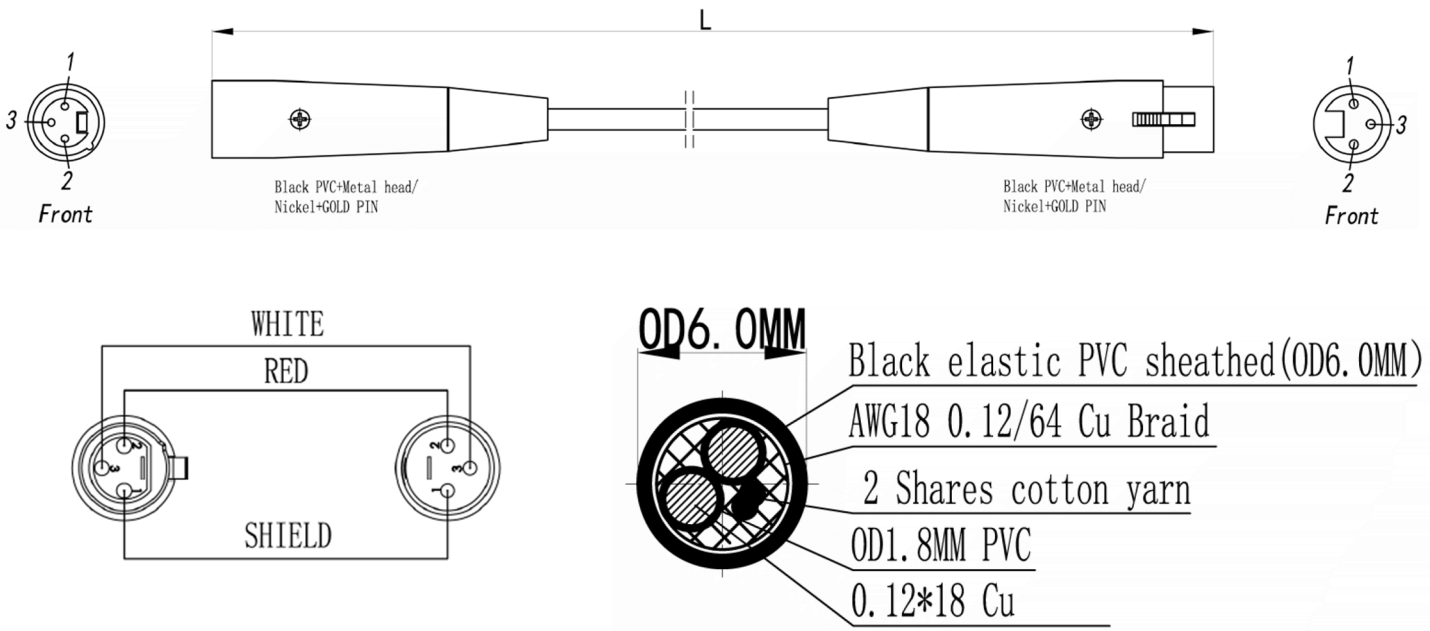

Datasheet

RS PRO 3m XLR Male to Female Cable, Silver Connectors

Stock number: 192-4435

EN

The RS PRO 3 metre, XLR extension cable has a jack plug to a socket both with metal boots.

The connectors are nickel and have a strain relief to help avoid the cable splitting around the edge of the boot. The cable flex is made of 18 AWG copper wire and has a copper braid for extra shielding. The cable flex has a black PVC jacket and an outer diameter of 6mm.

XLR cables are generally use for sound, video and lighting equipment.