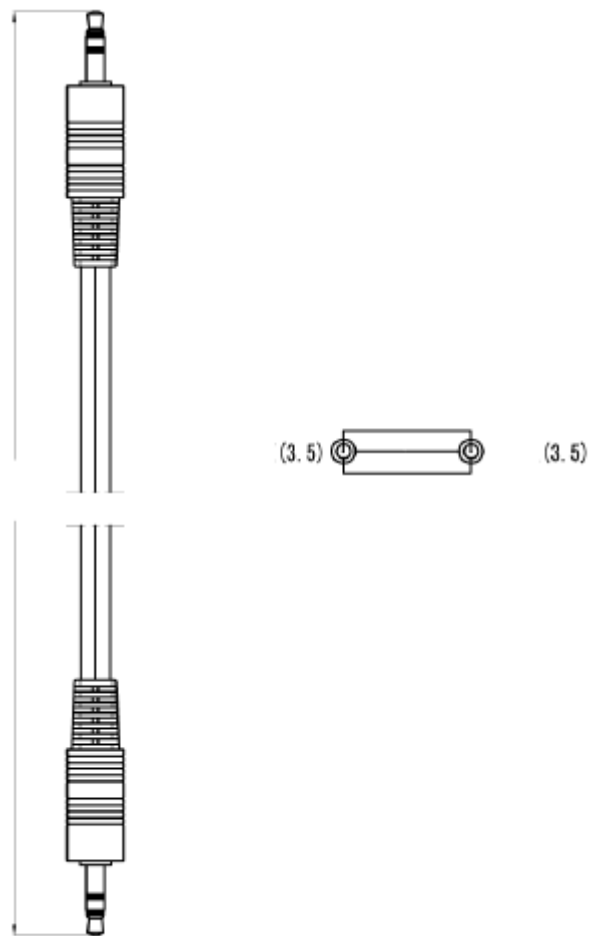

Product Description

Our standard range of audio cables are assembled with gold connectors for a high-quality finish and providing anti-corrosive properties. Ideal for connecting two pieces of audio equipment that have 3.5mm output on one and 3.5mm input on the other. These types of connectors can also be referred to TRS or Tip Ring Sleeve.

General Specifications

Connector 1	3.5mm Stereo
Connector 2	3.5mm Stereo
Connector 1 Gender	Male
Connector 2 Gender	Male
Length	0.5mtr - 10mtr
Sheath Colour	White

Approvals

Declarations	CE UKCA ROHS REACH
Standards Met	CE UKCA ROHS REACH

Similar Products

Stock No.	Brand	Length	Connector 1	Connector 2	Colour
192-4403	RS PRO	0.5mtr	3.5mm Stereo Male	3.5mm Stereo Male	White
192-4405	RS PRO	1mtr	3.5mm Stereo Male	3.5mm Stereo Male	White
192-4407	RS PRO	2mtr	3.5mm Stereo Male	3.5mm Stereo Male	White
192-4409	RS PRO	3mtr	3.5mm Stereo Male	3.5mm Stereo Male	White
1924411	RS PRO	5mtr	3.5mm Stereo Male	3.5mm Stereo Male	White
192-4413	RS PRO	10mtr	3.5mm Stereo Male	3.5mm Stereo Male	White