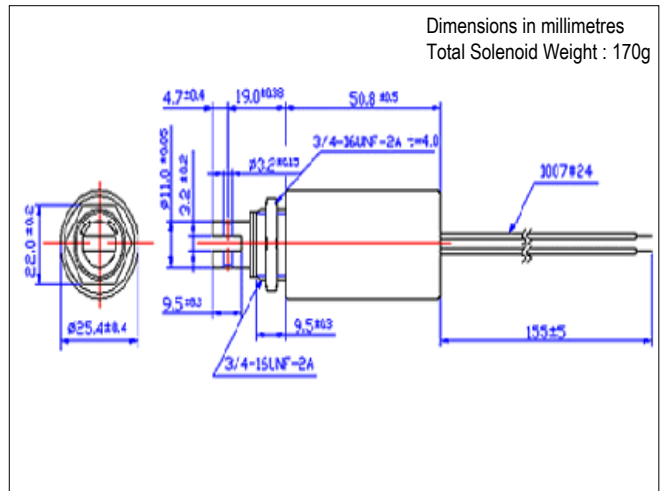

Datasheet

RS Article: 177 - 0146 Tubular Solenoid 24V

Specifications:

Features:

- Pull type
- Flying leads
- Corrosion resistant plated parts