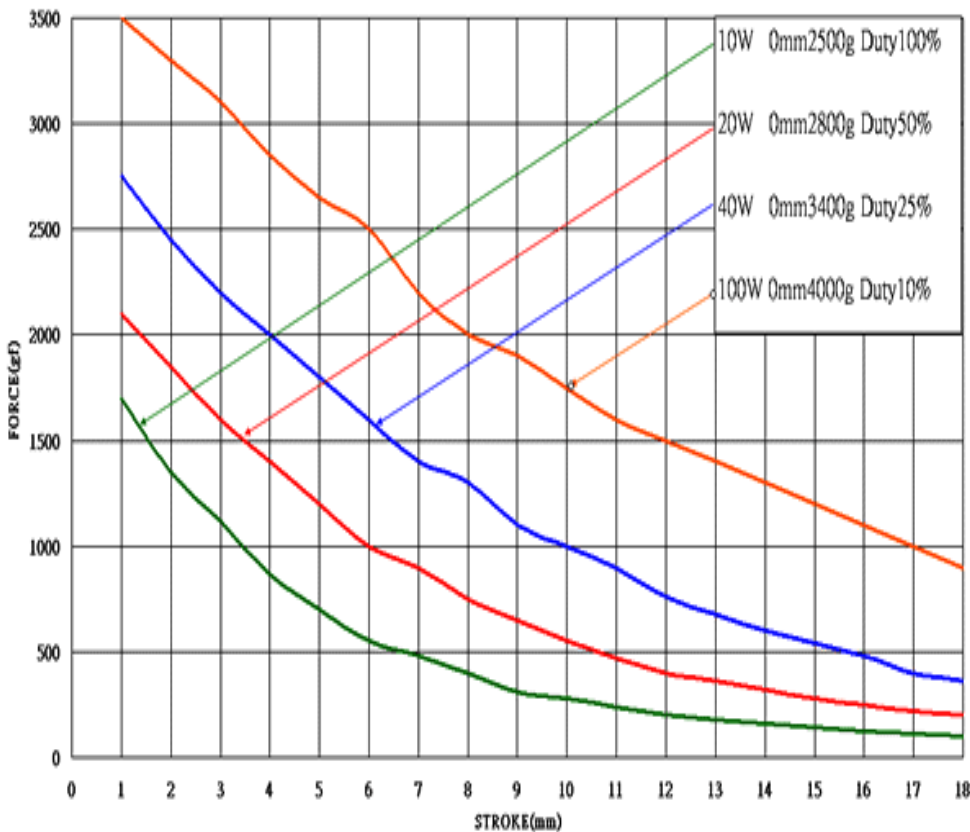

Datasheet

RS Article: 177 - 0146 Tubular Solenoid 24V

Specifications:

Features:

- Pull type
- Flying leads
- Corrosion resistant plated parts