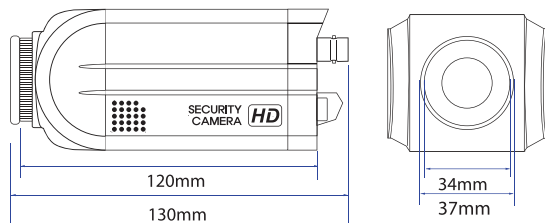

Datasheet

ENGLISH

146-4647

RS PRO NETWORK BOX CAMERA(1080P)

Feature

- Sony Exmor 2MP Image Sensor
- Triple Codec (H.264/MPEG4/MJPEG)
- Triple Stream
- Support Onvif latest version
- Support POE
- True Day & Night
- Option: 2.8~12mm DC CS mount Lens (RS Article No.150-4173)

CAMERA SECTION

IMAGE	Image Sensor	Sony Exmor 2.07MP Image Sensor
	Scan System	Progressive Scan
	Total Pixels	2000(H)×1121(V) 2.24MegaPixles
	Effective Pixels	1984(H)×1105(V) 2.19MegaPixles
Function	Day & Night	Auto/Day(Color)/Night(BW)
	Privacy	Area On/Off (6 Programmable Zone)
	WDR	DWDR (1~5Step)
	3D DNR	ON / OFF
	Motion Detector	432 Zone (On/Off, 1~5Step)
	Elec. Shutter	Auto(1/30~1/10000), Suppress Rolling, Manual
	White Balance	Auto/Indoor/Outdoor/Fluorescent
	Ext. Video	VBS1.0Vp-p
Lens	Focal Length	N/A
IR LEDs	IR LEDs	N/A
Electrical	Power Supply	DC12[V] ±10% / POE Current Max 750mA
	Operating Temp.	-10°C ~ +40°C
Environmental	Preservation Temp.	-20°C ~ +50°C
	Humidity	0% ~ 80%
Mechanical	Weight	Approx. 360g