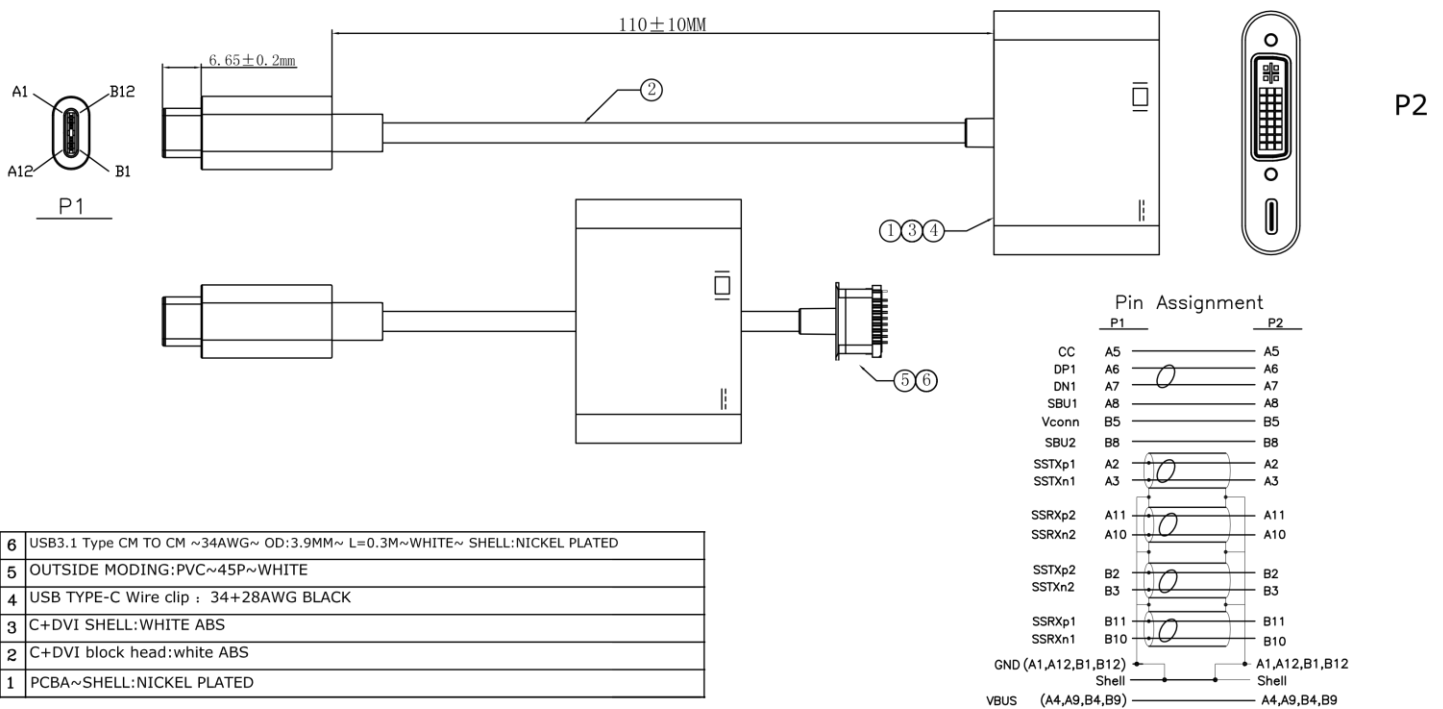

Datasheet

RS PRO 11cm USB Type C M – DVI F Adapter with Power Deliver (PD)

Stock number: 192-4691

EN

The RS PRO 15cm USB type C to DVI-D adapter is a male female cable has a white PVC jacket and white ABS shell. This adapter is capable of DVI-D 1080p and has Power Delivery (PD 60w). The connectors are nickel and the cable have a strain relief to help avoid the cable splitting around the edge of the boot.