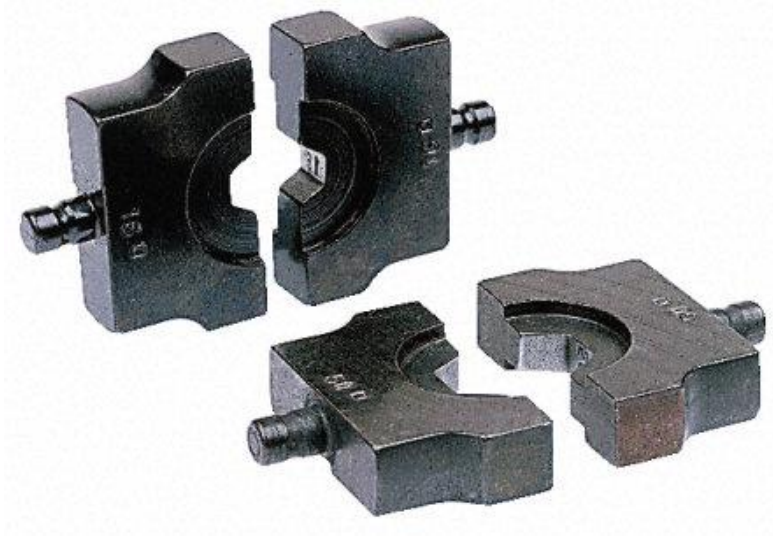

### Hydraulic cable die set, 16sq.mm wire

RS Stock number [445-908](#)

### Specifications

Connector Type: Terminal

Series: D36

Terminal Insulation: Uninsulated

Wire Size: 16 mm<sup>2</sup>