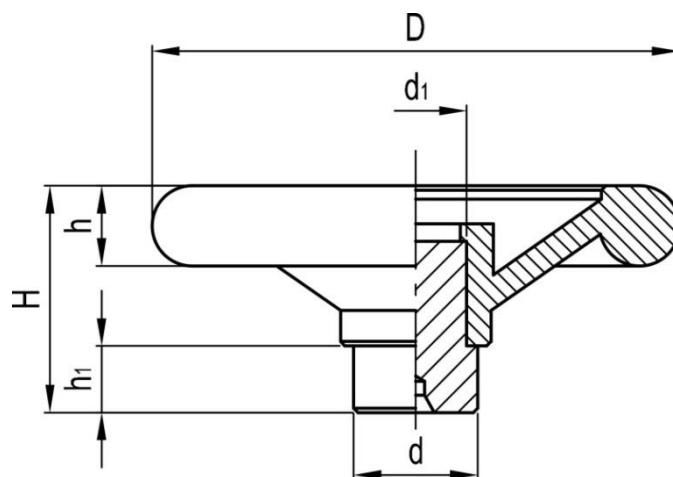

# Solid handwheel, through hub

RS Stock No: 1612038

## Specification

Handwheel material: Phenoplast

Zinc-plated steel visible hub, with preformed punching for through-hole

ENGLISH

<b>Stock no</b>	<b>D</b>	<b>d</b>	<b>d1</b>	<b>H</b>	<b>h</b>	<b>h1</b>
1612036	120	28	23	50	18	14
1612037	160	40	32	63	22	20
1612038	200	40	32	73	23	21