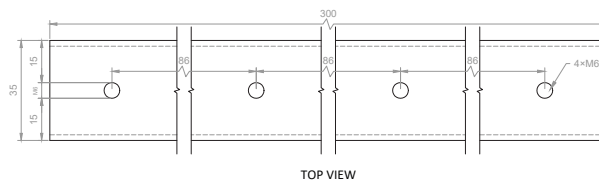

### Hot Dipped Galvanised

RS Stock No **1766927**  
Size **Internal 41 x 41mm**

Used To Join Lengths Of Channel Together

Please view our full range listing below

RS Stock No	Size (mm)
1766927	41mm ( <i>Internal</i> )
1766895	41mm ( <i>External</i> )