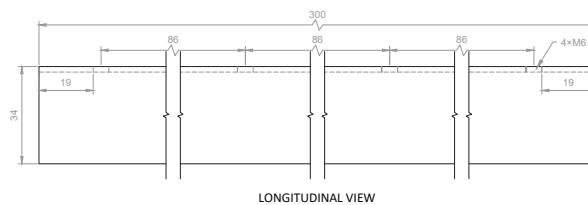

### Hot Dipped Galvanised

RS Stock No **1766927**  
Size **Internal 41 x 41mm**

Used To Join Lengths Of Channel Together

Please view our full range listing below

RS Stock No	Size (mm)
1766927	41mm ( <i>Internal</i> )
1766895	41mm ( <i>External</i> )