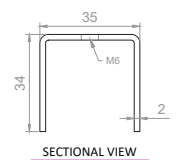

### Hot Dipped Galvanised

RS Stock No **1766927**  
Size **Internal 41 x 41mm**

Used To Join Lengths Of Channel Together

Please view our full range listing below

RS Stock No	Size (mm)
1766927	41mm ( <i>Internal</i> )
1766895	41mm ( <i>External</i> )