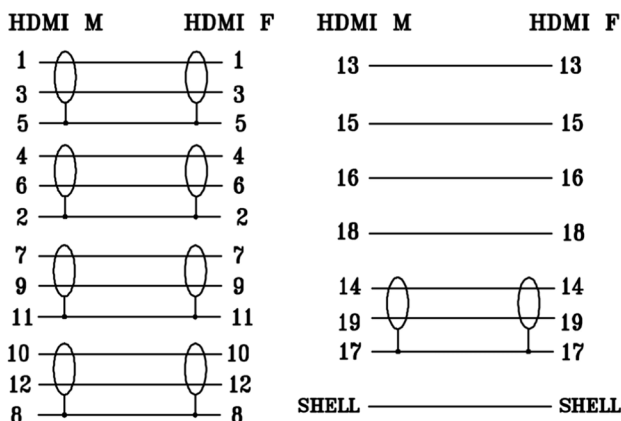

## RS PRO 3mtr HDMI M-F High Speed with Ethernet Cable - Black

Stock number: 186-3016

EN

The RSPRO 3 metre male to female HDMI cable which has a black PVC jack and an outer diameter of 6mm. The connectors have a gold flash covering to prevent corrosion.

The connector hoods are also made of black PVC with a small foot print of 19.44mm wide and 11mm high, and have a strain relief to prevent the jacket splitting around the boot.

HDMI is possibly the most common display connection on the market which can be found on devices ranging from PC's, Bluray players, games consoles and more.

- HDMI CABLE V1.4 WIRE GAUGE:  
30AWG COPPER [(30#\*1P+D+FAM)\*5P +30#\*4C+AL+D+BLACK PVC6.0MM]
- HOOD: MOLDING TYPE,BLACK IN COLOR
- CABLE ELECTRICAL TEST:  
100% OPEN SHORT & MISS WIRE TEST.
- PACKING: 1PC/POLYBAG