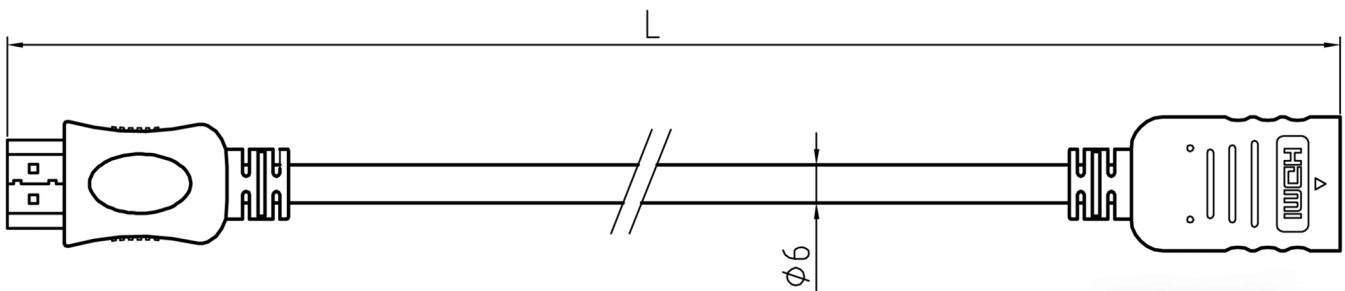

## RS PRO 3mtr HDMI M-F High Speed with Ethernet Cable - Black

Stock number: 186-3016

EN

The RSPRO 3 metre male to female HDMI cable which has a black PVC jack and an outer diameter of 6mm. The connectors have a gold flash covering to prevent corrosion.

The connector hoods are also made of black PVC with a small foot print of 19.44mm wide and 11mm high, and have a strain relief to prevent the jacket splitting around the boot.

HDMI is possibly the most common display connection on the market which can be found on devices ranging from PC's, Bluray players, games consoles and more.

- HDMI CABLE V1.4 WIRE GAUGE:  
30AWG COPPER [(30#\*1P+D+FAM)\*5P +30#\*4C+AL+D+BLACK PVC6.0MM]
- HOOD: MOLDING TYPE,BLACK IN COLOR
- CABLE ELECTRICAL TEST:  
100% OPEN SHORT & MISS WIRE TEST.
- PACKING: 1PC/POLYBAG