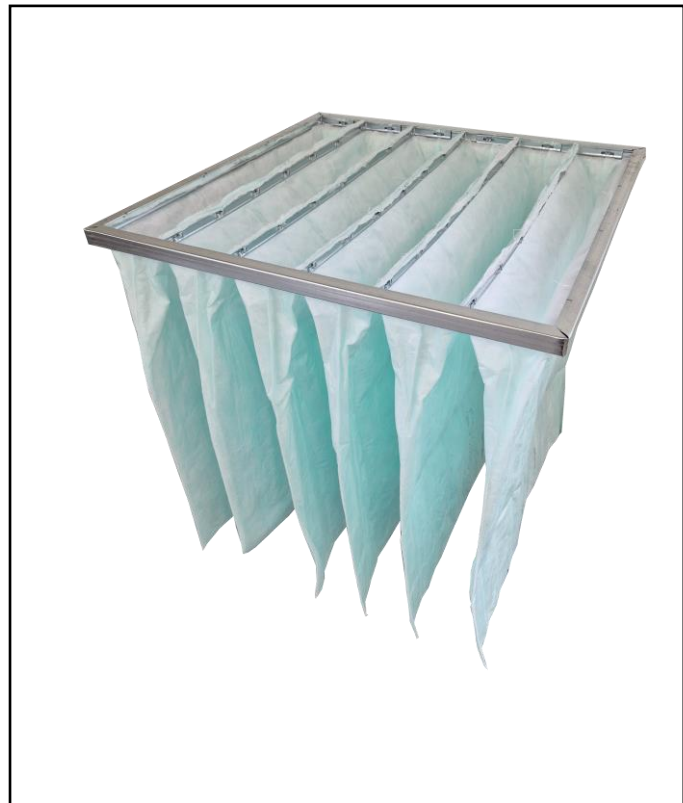

## FEATURES

- 100% Polyester Filter Media
- Dual-Layer Media
- Conical Stitched Pockets for optimal airflow
- Rolled Safety Edge to Frame
- Hydrophobic Media
- Fire Retardant
- Low Price
- ePM10 Filter

# RS PRO Ecoflow M6 Filter 24 X 20 X 25

RS Stock No.: 2551140

RS Professionally Approved Products bring to you professional quality parts across all product categories. Our product range has been tested by engineers and provides a comparable quality to the leading brands without paying a premium price.

## Product Description

The Ecoflow, fire rated range of bag filters are used widely in government buildings, hospitals and other sensitive areas. This grade of filter is suitable for air condition to offices, theatres, computer rooms and spray booths.

## General Specifications

Filter Size Actual HxWxD (mm)	592 x 490 x 635 mm
Header Depth	25 mm
Number of Pockets	4
Grade EN779:2012	M6
Filter Class ISO 16890	ePM10 > 70%
Rated Capacity	1525 m <sup>3</sup> /hr
Energy Rating	E
Initial Pressure Drop	65 Pa
Final Pressure Drop*	165 Pa
*Final Recommended Pressure Drop to EN13053:2019	
Maximum Operating Temperature 80C	