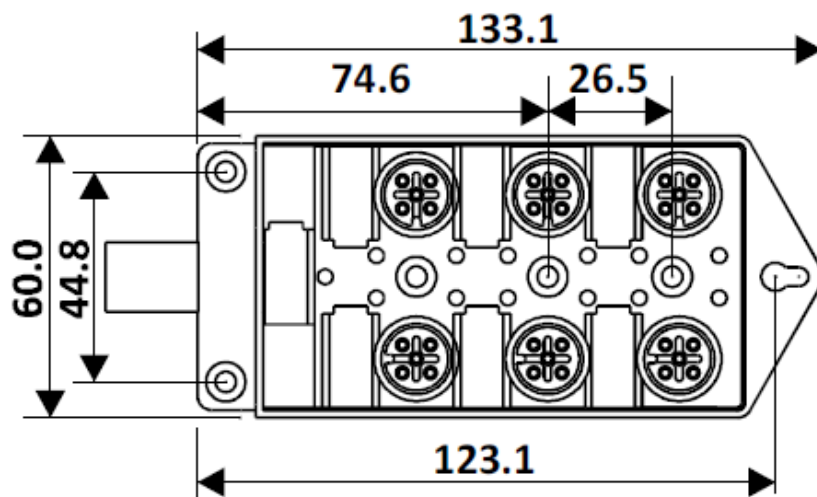

Dimensions: (mm)