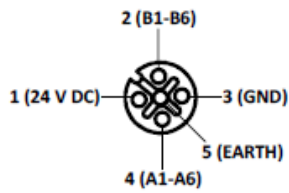

Connection Wire Diagram

Brown	24 V DC
Blue	GND
Red	B1
Orange	A1
Yellow	B2
White - Blue	A2
Green	B3
White - Yellow	A3
Pink	B4
White - Green	A4
Violate	B5

Black	A5
Grey	B6
White	A6
Yellow - Green	Earth