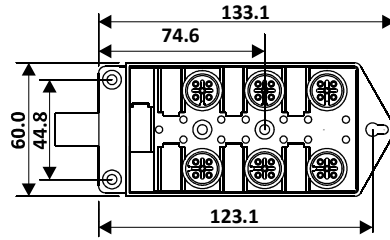

### Cable Specification

Cable Length	10 m
Cable Type	PVC 15 Core Multi Strand
Sheath Colour	Black
Cross Section of Wire	3 x 0.5 sq. mm, 12 x 0.25 sq. mm
Cable Dia	10.8 $\pm$ 0.1 mm
Termination	Partially Stripped

# I/O Junction Box

All dimensions are in mm.

Wire Connection