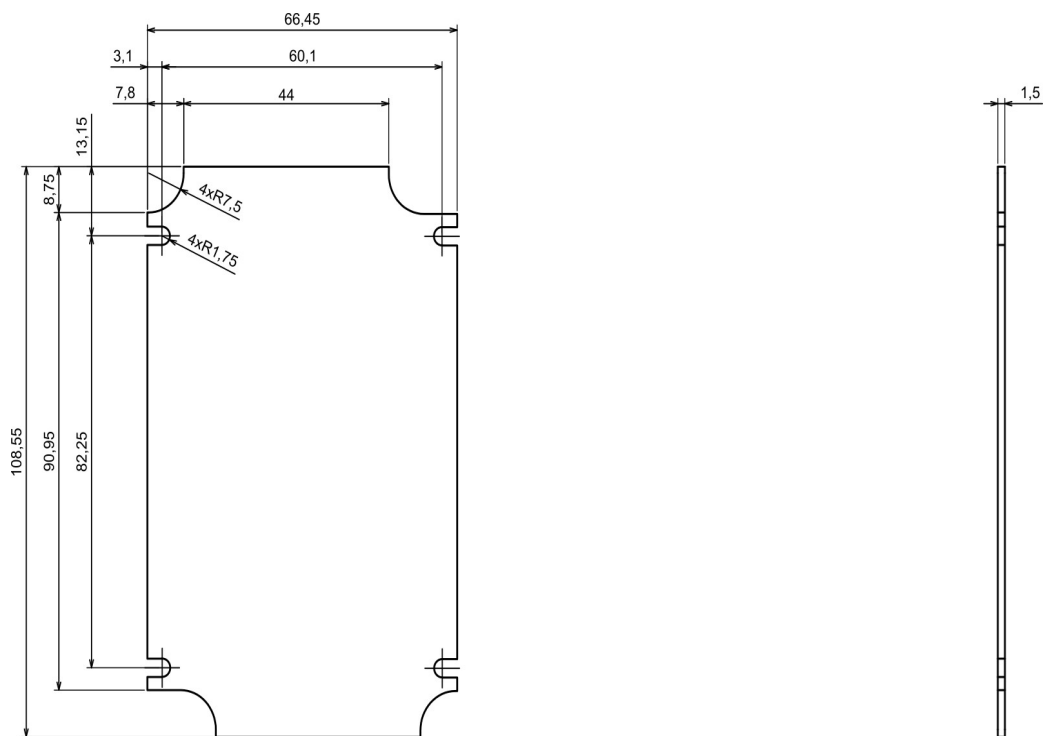

Datasheet

RS PRO Mounting Board

Stock number: 1920733

EN

Product Details

Mounting board for RS PRO 1862255 and RS PRO 1862256 hermetic enclosures.

Features and Benefits

- Made of galvanized steel

rspro.com

All dimensions are given within +/-0,5mm tolerance

CE