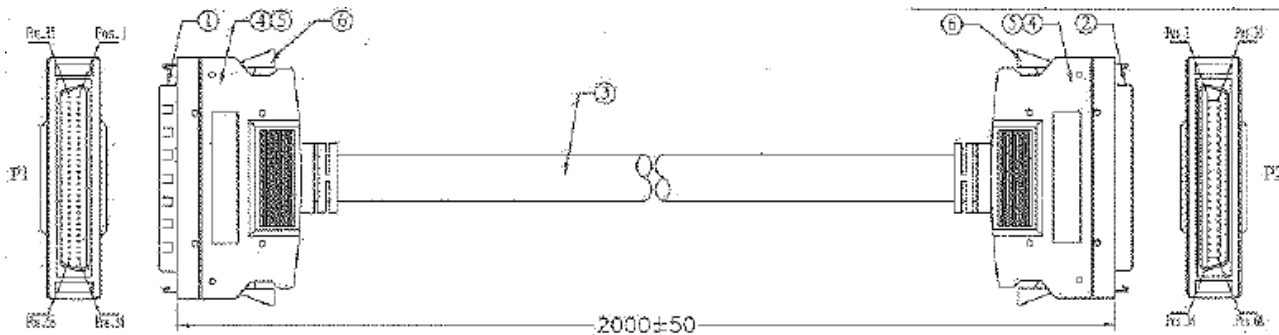

Datasheet

2m Male SCSI III to Female SCSI III SCSI Cable Assembly, Clip

Stock Number: 210-1048

PIN ASSIGNMENT:

Connector A	Male SCSI III
Connector B	Female SCSI III
Fastener Type	Clip
Length	2m