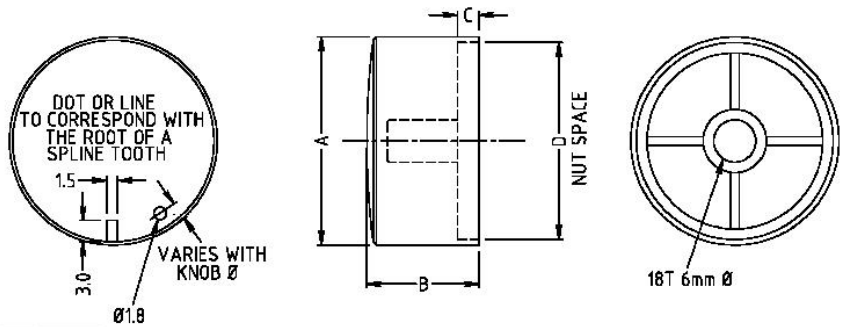

## KM Knobs

RS Stock number 777-7316

MODEL	DIM A	DIM B	DIM C	DIM D
KMR-15	14.8	15.6	2.2	13.0
KMR-20	19.8	17.6	4.0	18.0
KMR-25	24.8	18.4	-	23.1
KMR-30	29.8	16.0	2.0	28.1
KMR-35	35.0	18.5	-	33.1

**RS 7777325**  
KMR-15 Black dot 6mm splined 18T

**RS 777300**  
KM20B marker dot 6mm splined

**RS 777319**  
KM20B marker line 6mm splined

MODEL	DIM A	DIM B	DIM C	DIM D	DIM E	DIM F
KM15B	15	15	-	2.4	13	14.3
KM20B	20	17	1.5	4.2	18	16
KM20B	20	17	-	4.2	18	16