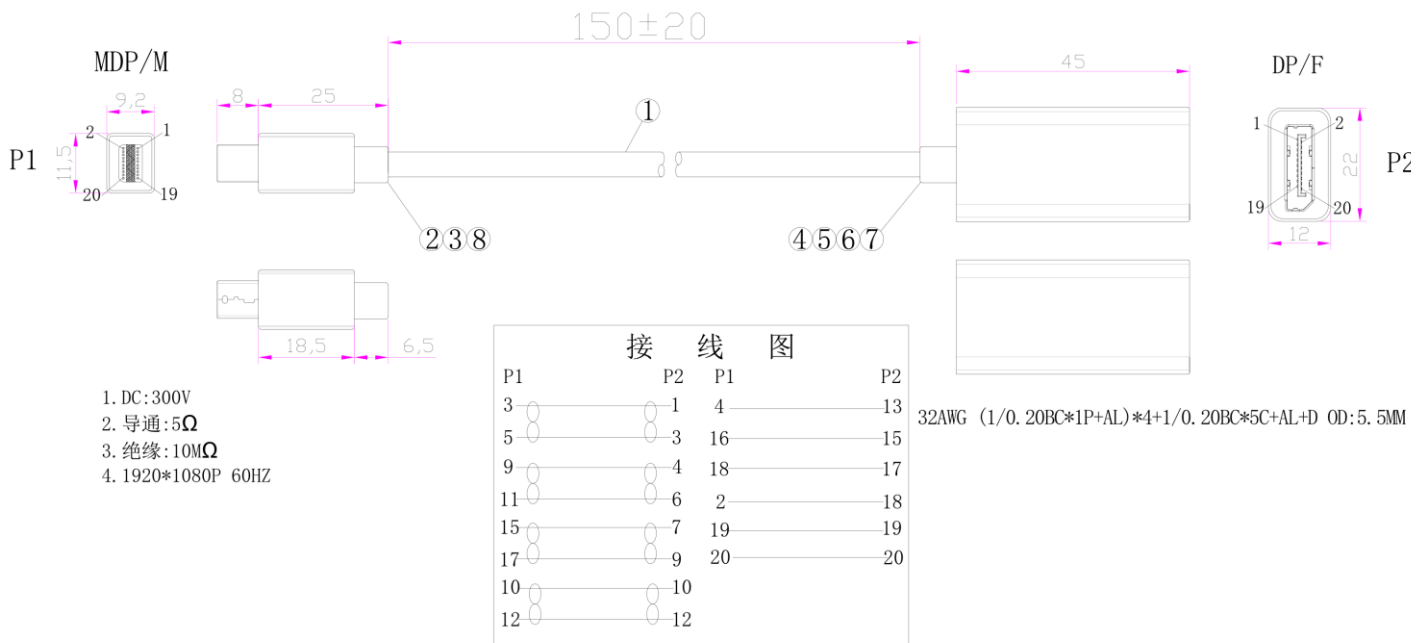

Datasheet

RS PRO 15cm Mini DisplayPort Male to DisplayPort Female Adapter - Black

Stock number: 2369125

EN

The RSPRO 15cm Mini DisplayPort to DisplayPort adapter is a Mini DisplayPort male to DisplayPort female adapter. This will allow you to connect a DisplayPort monitor to a computer or graphics card that has a Mini DisplayPort output. This adapter only works in one direction and would be plugged in to the computer or graphics card NOT the monitor. This adapter allows you to use an existing DisplayPort Cable.

Our leaded adapter is made from 32awg copper conductors and has an outer diameter of 5.5mm. The shell around the connectors is glossy black and made from ABS.

It is capable of reaching resolutions up to 1080p@60Hz.