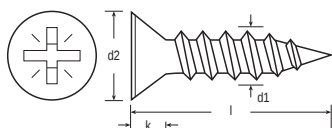

ENGLISH

Datasheet

Recessed Countersunk Stainless Steel A2-304 Woodscrew, to DIN 7997

RS Stock No **4833214**
Size **5.0 x 65mm**

d1	No. 4 3.0mm	No. 6 3.5mm	No. 8 4.0mm	No. 10 5.0mm	No. 12 5.5mm
d2	5.6	6.5	7.5	9.2	10.2
k	1.65	1.13	2.2	2.5	2.75
Recess No.	1	2	2	2	3

Please view our full range listing below

RS Stock No	Size (mm)	RS Stock No	Size (mm)
1443524	3.0 x 16	4833185	5.0 x 30
1443525	3.0 x 20	4833191	5.0 x 40
1443526	3.0 x 25	4833208	5.0 x 50
1443527	3.5 x 16	4833214	5.0 x 65
4833090	3.5 x 20	1443528	5.0 x 75
4833113	3.5 x 25	1443529	5.0 x 100
4833129	3.5 x 30		
4833135	4.0 x 20		
4833141	4.0 x 25		
4833157	4.0 x 30		
4833006	4.0 x 40		
4833163	4.0 x 50		
4833179	5.0 x 25		