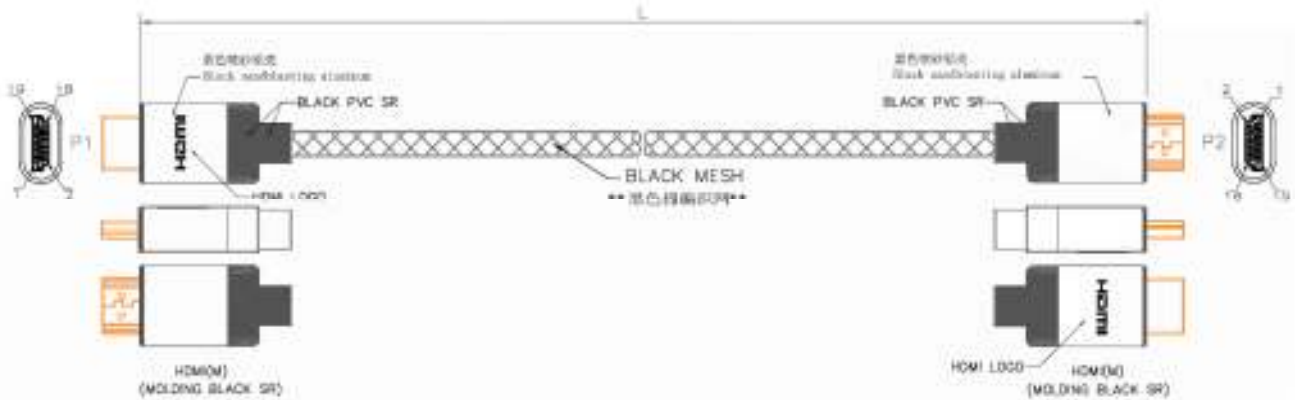

Datasheet

RS PRO 2mtr HDMI M-M 8K High Speed with Ethernet Cable – Black with Black Connectors

Stock number: 195-4893

EN

The RSPRO 2 metre male to male 8K HDMI cable which has a black PVC jack with mesh and an outer diameter of 7.3mm. The connectors have a gold flash covering to prevent corrosion.

The connector hoods are also made of Aluminium and sandblasted black and has a strain relief to prevent the jacket splitting around the boot.

HDMI is possibly the most common display connection on the market which can be found on devices ranging from PC's, Bluray players, games consoles and more.

HDMI(M)	1	3	2	4	6	5	7	9	8	10	12	11	14	19	17	13	15	16	18	64
HDMI(M)	1 3 PAIR		2 G	4 6 PAIR		5 G	7 9 PAIR		8 G	10 12 PAIR		11 G	14 19 PAIR		17 G	13 15 16 18 4C				64 SHELL

- CABLE: 28AWG(1/0.32BC),UL20276,AL+B+D-FOIL,[(#28*1P+D+FAM)*5PCS+#28*4C], BLACK COLOR,OD=7.3±0.2mm,PVC JACKET.
- LENGTH: L.
- CONNECTORS: HDMI(M)*2PCS(BLACK INSULATOR)(SHELL GOLD PLATED).
- MOLD: MOLDING TYPE.
- CONTACTS:
- Test machine test condition.
 - 100% OPEN,SHORT&INTERMITANCE TEST.
 - CONDUCTOR RESISTANCE: 2ohms MAX:
 - INSULATION RESISTANCE: 10MΩ Min/,10ms:
- ALL MUST BE MEET ON ROHS COMPLIANT.