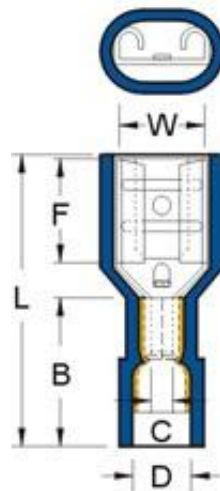

# RS PRO PC-FULLY INSULATED DOUBLE CRIMP FEMALE DISCONNECTORS

Stock number: 178-8295

MAXIMUM ELECTRIC CURRENT:

A.W.G.	22	20	18	16
AMP.	3	4	7	10

MAXIMUM ELECTRICAL RATING: 125° C 600 VOLTS MAX.

INSULATION MATERIAL: PC

TERMINAL MATERIAL: BRASS

INSULATION COLOR: RED

WIRE RANGE A.W.G. mm <sup>2</sup>	ITEM NO.	NEMA TAB	DIMENSION inch(mm)					
			W	F	L	B	D	T
22-16 A.W.G. 0.5-1.5 mm <sup>2</sup>	178-8295	.032X.250 (0.8X6.35)	0.26 6.6	0.295 7.5	0.846 21.5	0.433 11	0.157 4.000	0.016 0.4