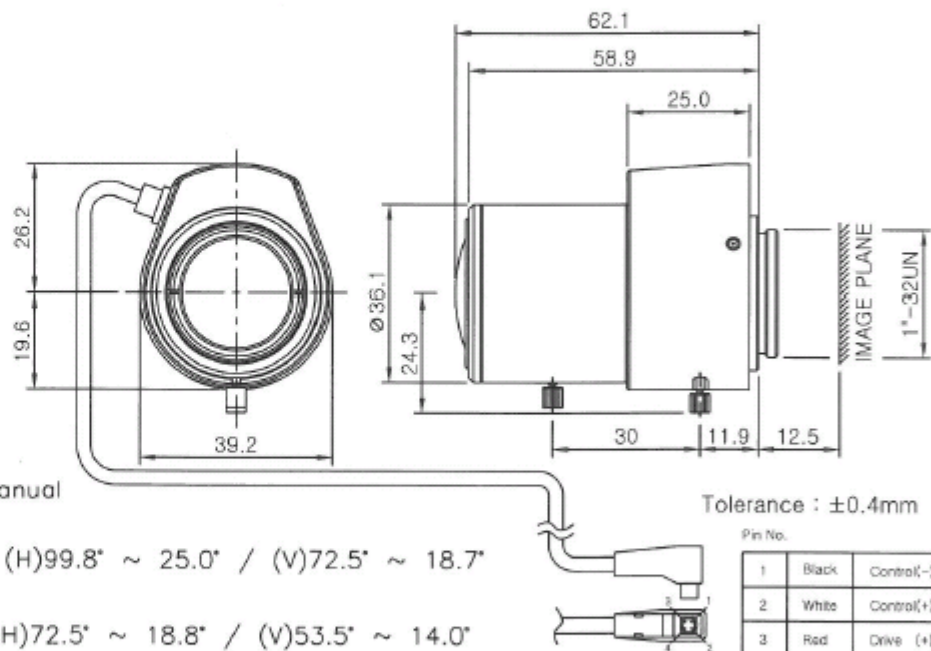

SPECIFICATION

Article No. 7769396

1. Focal Length : 2.8 ~ 12.0mm
2. Back Focal Length : 9.75 ~ 20.46mm
3. Distortion : 1/3" CCD : -56.5% ~ -2.7%
1/4" CCD : -27.3% ~ -1.5%
4. Aperture Ratio : 1.4 ~ 360
5. Image Format : 1.3" CCD, 1/4" CCD
6. Operation : Iris / Auto(DC Type), Focus / Manual
7. Angle of View : 1/3" ... (D)134.0° ~ 32.0° / (H)99.8° ~ 25.0° / (V)72.5° ~ 18.7°
1/4" ... (D)92.7° ~ 23.4° / (H)72.5° ~ 18.8° / (V)53.5° ~ 14.0°
8. Lens Construction : 7 Components 9 Elements
9. Weight : 92g

Pin No.

1	Black	Control(-)
2	White	Control(+)
3	Red	Drive (+)
4	Green	Drive (-)