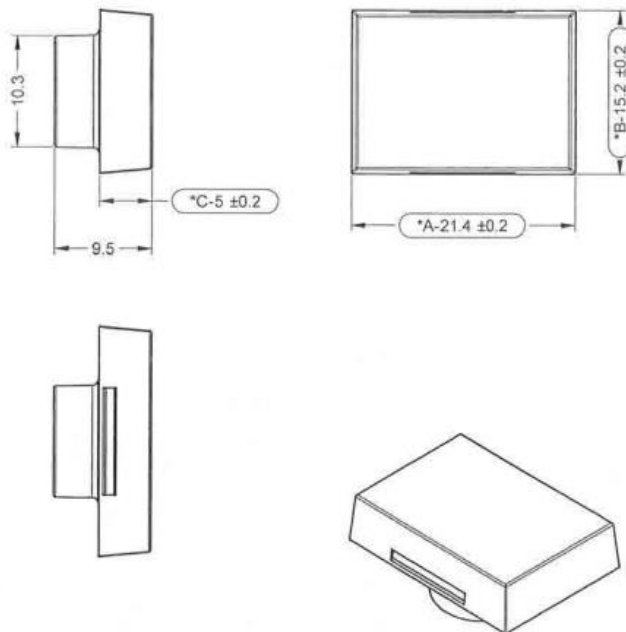

## Datasheet

# White Rectangular Push Button Lens For Use With ADA16 Series

RS Stock number 745-2528

### Dimensions: (mm)

### Specification

Size: 16mm lens  
Shape : Rectangular Flat  
Colour: White  
Material : PMMA / PC