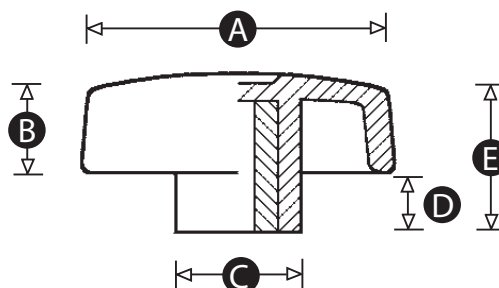

DataSheet

Female Wing Knob

Material

High impact resistant thermoplastic

Standard colour

Black

Finish

Matt

Female insert material

Brass

Part No.	A	B	C	D	E	Thread size
161436	28	10	11	3	13	M5
161458	40	12	15	8	20	M6
161470	50	15	15	9	24	M8
161486	60	18	19	12	30	M10