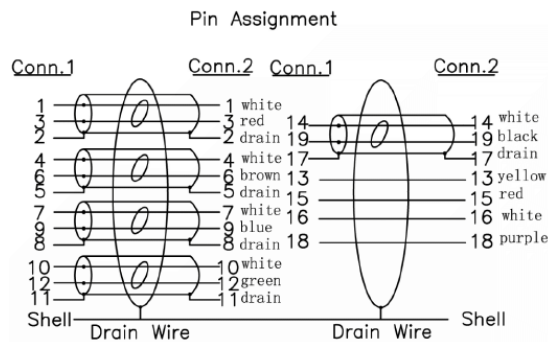

Datasheet

RS PRO 5 mtr HDMI Male to HDMI Male High Speed with Ethernet Cable & Swivel Connectors

Stock number: 2299955

EN

The RSPRO 5 metre HDMI male to HDMI male cable which has a black PVC jack and an outer diameter of 6mm. The connectors have swivel and rotating points to make it easier to connect them at difficult angles and have gold flash covering to prevent corrosion.

The connector hoods are also made of black PVC.

HDMI is possibly the most common display connection on the market which can be found on devices ranging from PC's, Bluray players, games consoles and more.