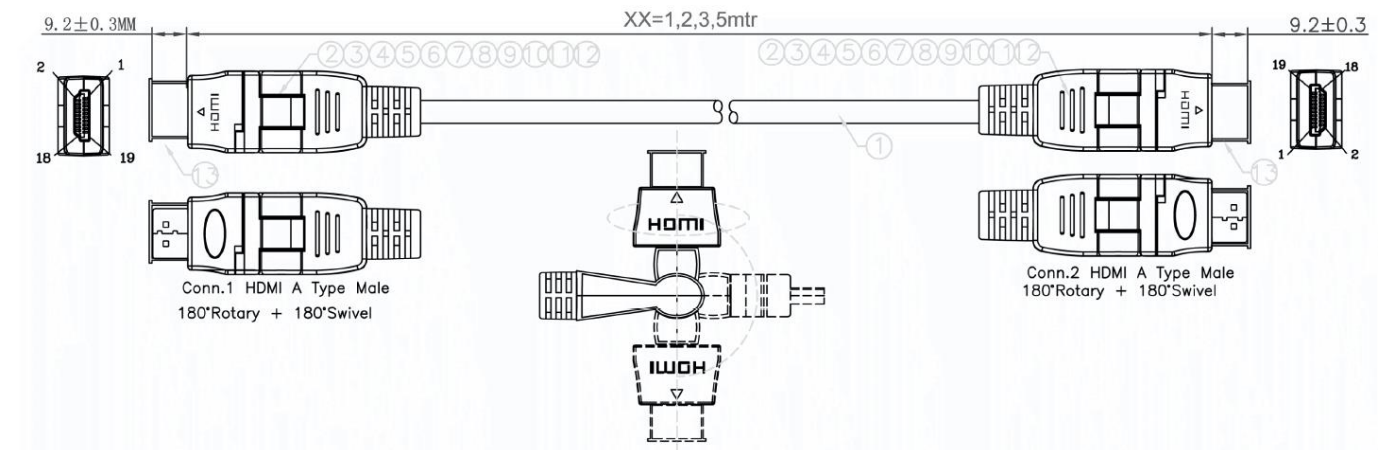

Datasheet

RS PRO 5 mtr HDMI Male to HDMI Male High Speed with Ethernet Cable & Swivel Connectors

Stock number: 2299955

EN

The RSPRO 5 metre HDMI male to HDMI male cable which has a black PVC jack and an outer diameter of 6mm. The connectors have swivel and rotating points to make it easier to connect them at difficult angles and have gold flash covering to prevent corrosion.

The connector hoods are also made of black PVC.

HDMI is possibly the most common display connection on the market which can be found on devices ranging from PC's, Bluray players, games consoles and more.