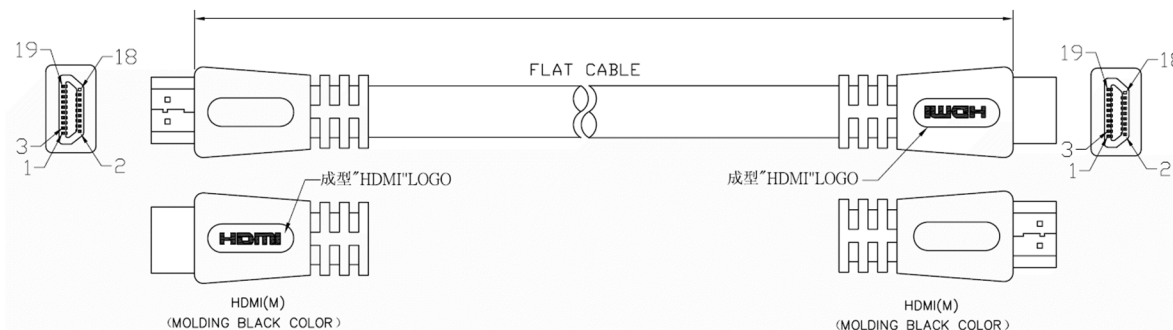

Datasheet

RS PRO 2mtr HDMI M-M High Speed with Ethernet Cable – Flat Cable

Stock number: 182-8574

EN

The RSPRO 2 metre male to male HDMI cable which has a white PVC jacket and an outer diameter of 6mm. The connectors have a gold flash covering to prevent corrosion.

The connector hoods are also made of white PVC and have a strain relief to prevent the jacket splitting around the boot.

The for flex for this cable is flat which makes it perfect for installing into walls.

HDMI is possibly the most common display connection on the market which can be found on devices ranging from PC's, Bluray players, games consoles and more.