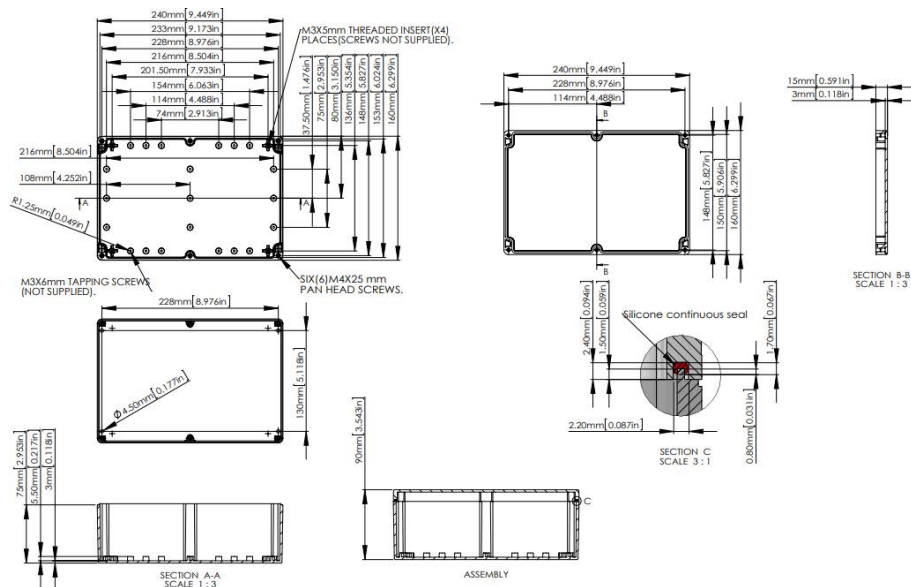

Sealed Enclosures

240 x 160 x 90mm

multicomp PRO

**RoHS
Compliant**

Description

Sealed enclosure dark gray/light gray color, production is made of durable ABS plastic/polycarbonate. Provides protection against dust and moisture according to the standard IP68.

Specifications

Dimensions	: 240mm × 160mm × 90mm
Material	: High impact ABS plastic/Polycarbonate
Color	: Dark gray/Light gray
Waterproof	: Yes
Ingress Protection Rating	: IP68

Dimensions : Millimetres

Part Number Table

Description	Part Number
Sealed Enclosure, ABS, Dark Gray, 240 x 160 x 90mm, IP68	MP009958
Sealed Enclosure, PC, Light Gray, 240 x 160 x 90mm, IP68	MP009944
Sealed Enclosure, PC, Light Gray, 240 x 160 x 90mm, IP68 with Clear Lid	MP009951