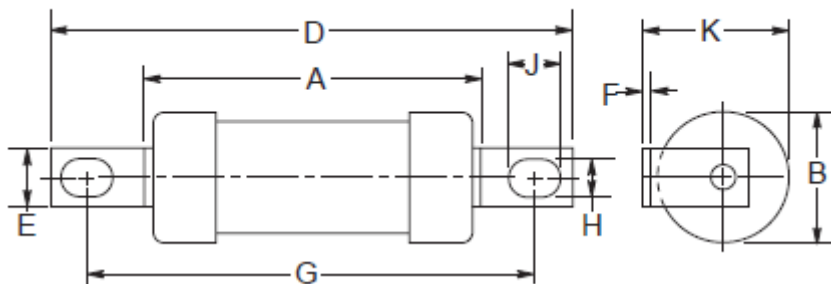

Datasheet

Industrial HRC Fuse

RS Stock number 521-2618

Dimensional Data:

Dimensions - mm

S/N	Amp Rating	Pre-arcing	Total @ 415V	Total @ 550V	Nom Watts Loss	Rated Voltage	A	B	D	E	F	G	H	J	K
5212567	6	28	100	115	1.8	550AC	35.0	13.7	85.0	8.7	1.2	73.0	5.5	8.0	14.5
5212573	10	125	400	500	2.1	550AC	35.0	13.7	85.0	8.7	1.2	73.0	5.5	8.0	14.5
5212589	16	120	470	750	1.8	550AC	35.0	13.7	85.0	8.7	1.2	73.0	5.5	8.0	14.5
5212595	20	260	1100	1700	1.8	550AC	35.0	13.7	85.0	8.7	1.2	73.0	5.5	8.0	14.5
5212618	25	570	2300	2500	2	550AC	35.0	13.7	85.0	8.7	1.2	73.0	5.5	8.0	14.5
5212624	32	710	3000	5000	2.9	550AC	35.0	13.7	85.0	8.7	1.2	73.0	5.5	8.0	14.5

Time-Current Characteristic Curve (Full Size Curves Available)