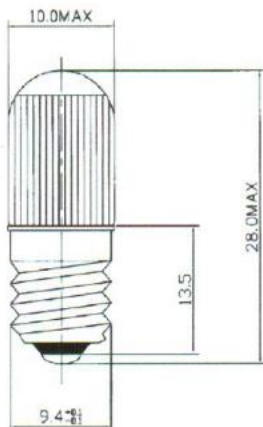

Datasheet

Red Filament Indicator Lamp

RS Stock number 104-749

Dimensions: (mm)

Specification

Structure		Design Characteristics	
Bulb Type	T10x28	Voltage	220/250V
Bulb Diameter	Ø10.0 Max	Amperage	2.6mA \pm 10%
Length	30 Max	Brightness Level	Ultra - High
Base Type	E10	Gas Type	Neon Gas-Filled
		Life Hours	50,000 Hours