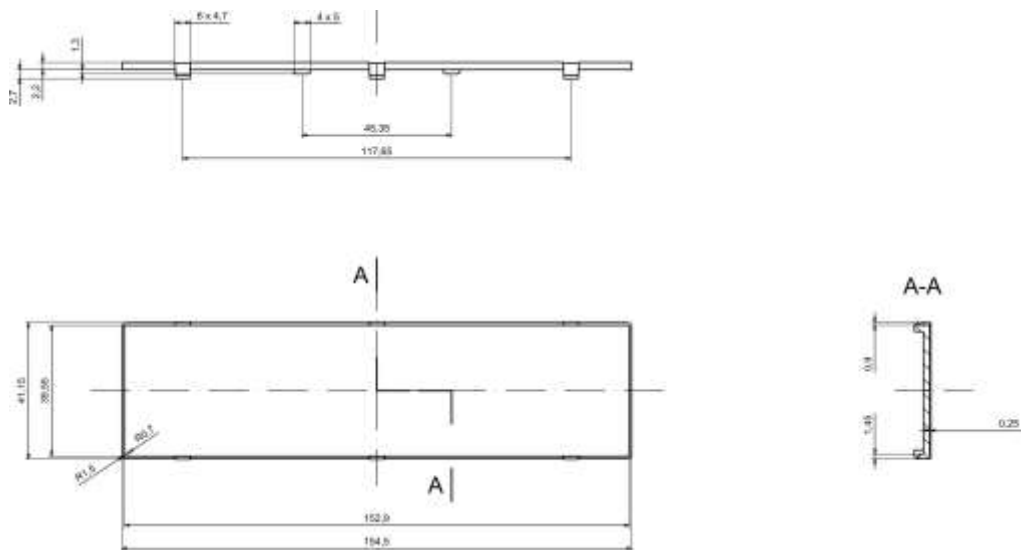

Datasheet

RS PRO Accessories for DIN rail

Stock number: 2069075

EN

Product Details

Lightgray front panel made of (self-extinguishing) ABS V0 for ZD1009 enclosure.

Features and Benefits

- Front panel for ZD1009
- Easy customization
- Made of self extinguishing ABS

Category	Accessories
Type	Full
Material	ABS V0
Height	4.9 mm
Width	41.2 mm
Length	154.5 mm
Color	Red (cz)
Standards Met	RoHS Compliant
Certificate number	

CE