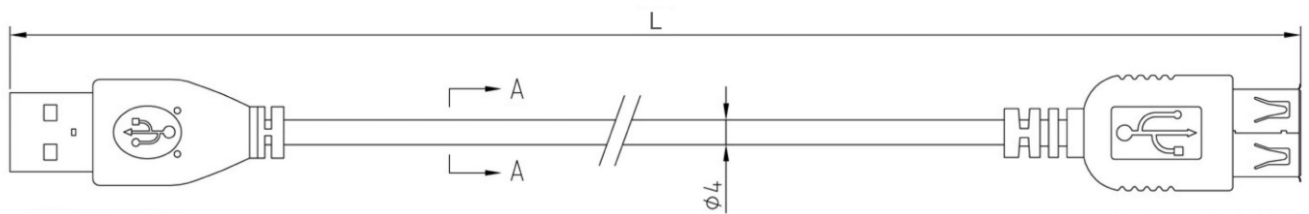

Datasheet

RS PRO 12cm USB 2.0 A M - A F Extension Cable - White

Stock number: 2369069

EN

The RS PRO 12cm USB version 2.0 A male to A female cable has a white PVC jacket and connector hoods. The cable flex has copper wire conductors and drain wire, with an aluminium braid, foil shielding and has an outer diameter of 4mm.

The connectors are nickel and have a strain relief to help avoid the cable splitting around the edge of the boot. USB A male to A female cables are used to extend shorter cables when extra length is needed.

- 1 ————— 1
- 2 ————— 2
- 3 ————— 3
- 4 ————— 4
- Shell ————— Shell

Item Name	Description	
CONDUCTOR A	Material	7/0.12mm BCX1P
CONDUCTOR B	Material	7/0.12mm BCX2C
INSULATOR	Material	PE+PVC
SHIELD	Material	AL/FOIL
BRAID	Material	64/0.12mm ALMG
Drain wire	Material	0.25mm Cu
OUTER JACKET	OD	4mm
	COLOR	BLACK