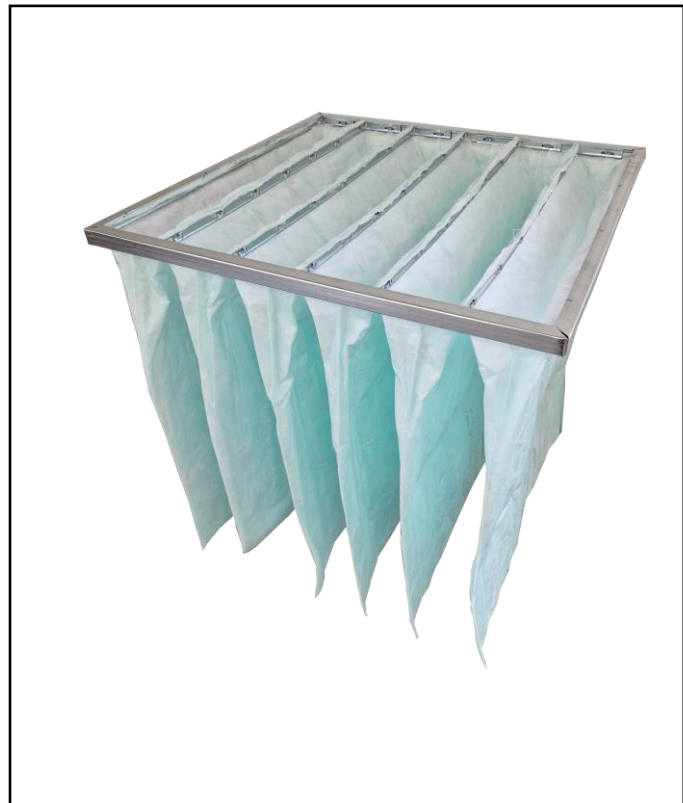

FEATURES

- 100% Polyester Filter Media
- Dual-Layer Media
- Conical Stitched Pockets for optimal airflow
- Rolled Safety Edge to Frame
- Hydrophobic Media
- Fire Retardant
- Low Price
- ePM10 Filter

RS PRO Ecoflow M6 Filter 24 X 20 X 18

RS Stock No.: 2551122

RS Professionally Approved Products bring to you professional quality parts across all product categories. Our product range has been tested by engineers and provides a comparable quality to the leading brands without paying a premium price.

Product Description

The Ecoflow, fire rated range of bag filters are used widely in government buildings, hospitals and other sensitive areas. This grade of filter is suitable for air condition to offices, theatres, computer rooms and spray booths.

General Specifications

Filter Size Actual HxWxD (mm)	592 x 490 x 450 mm
Header Depth	20 mm
Number of Pockets	4
Grade EN779:2012	M6
Filter Class ISO 16890	ePM10 > 70%
Rated Capacity	1080 m ³ /hr
Energy Rating	E
Initial Pressure Drop	50 Pa
Final Pressure Drop*	150 Pa
*Final Recommended Pressure Drop to EN13053:2019	
Maximum Operating Temperature 80C	