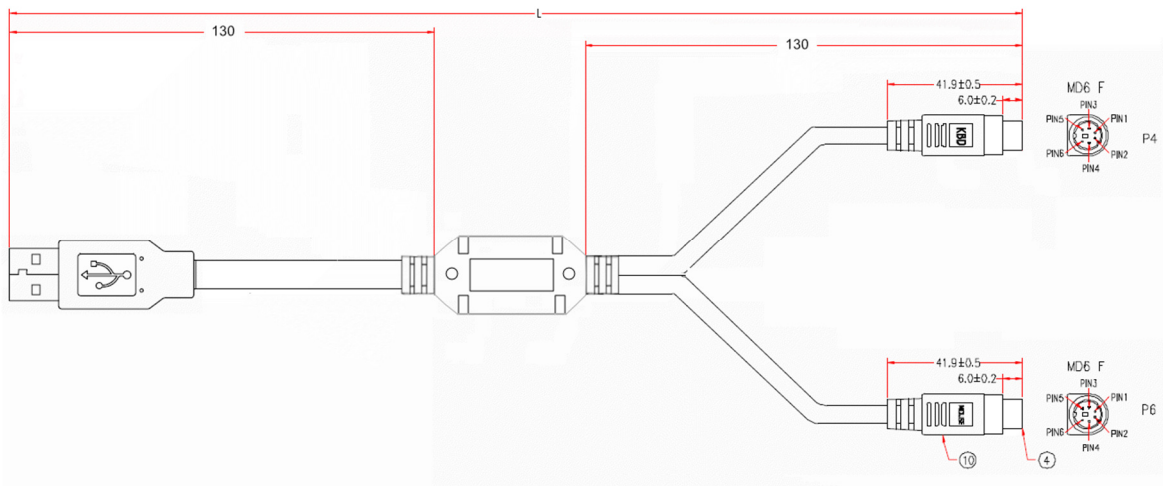

Datasheet

RS PRO 30cm USB – 2 PS2 Female Adapter

Stock number: 182-8780

EN

The RSPRO USB A male to PS2 female adapter has a beige PVC cable jacket, the PS2 mouse connectors have green hoods and the PS2 keyboard connectors have purple hoods.

This cable is used to connect a PS2 keyboard and mouse to a PC via a USB port. PS2 ports are becoming increasingly rarer on PCs and this adapter is a good option to utilise legacy keyboards and mice.

5	BLACK HEAT SHRINK TUBE $\varnothing 1.0 \times 12 \text{mm}$
	MOLDED PE COLOR TRANSPARENT
	MOLDED PVC GREEN <MOUSE>(3395C)
4	BLACK HEAT SHRINK TUBE $\varnothing 1.0 \times 12 \text{mm}$
	MOLDED PE COLOR TRANSPARENT
	MOLDED PVC PURPLE <KBD>(MZB7030)
3	MOLDED PVC BEIGE
2	MINI DIN 6 FEMALE, GOLD FLASH ON CONTACTS, BLACK INSULATOR,
1	MINI DIN 6 FEMALE, GOLD FLASH ON CONTACTS, BLACK INSULATOR SHORT TYPE