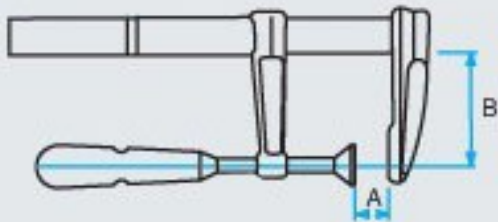

ENGLISH

Datasheet

RS Pro 160mm Quick Clamp

RS Stock No: **829-6164**

Product Details

RS Pro quick clamp is a professional and robust clamp that benefits from drop forged construction and forceful clamping. It has a jaw opening of 160 mm and has jaw capacities from 160 to 800 mm.

Features and Benefits

- Quick release handle
- Drop forged steel
- Easy operation
- 160 mm jaw opening

Specifications:

Jaw Opening 160 mm

Type Quick Clamp

QUICK CLAMP

Code	A (mm)	B (mm)	(g)	
8296164	160	100	2500	6
8296167	250	120	2800	6
8296161	500	120	3700	6
8296170	800	120	4700	6