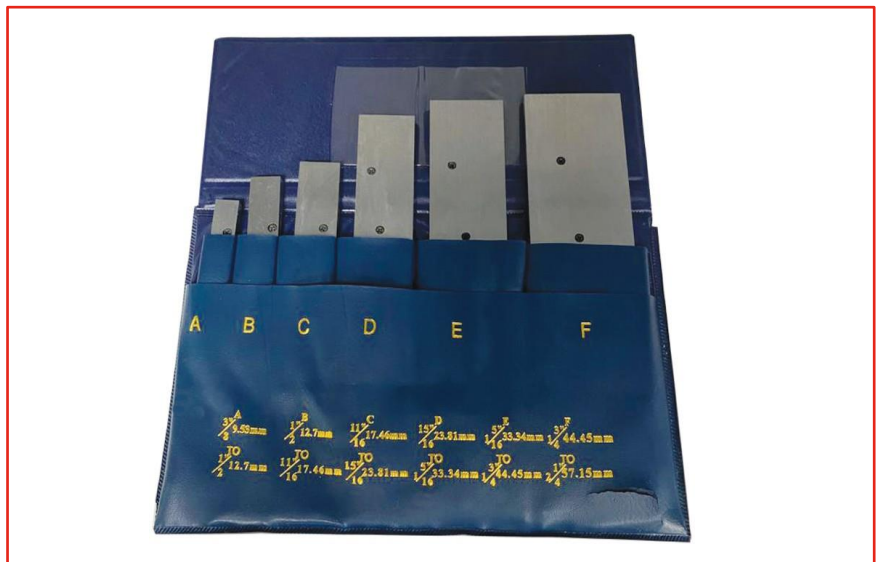

ENGLISH

Datasheet

RS Pro 6 Piece Adjustable Parallel Set

RS Stock No: 2300129

Specifications:

Consists of Two Precision Ground Pieces which Slide Smoothly on Each Other
Locked into Position by Set Screws

Supplied in Vinyl Pouch

6 Piece Set includes sizes:

3/8" - 1/2"

1/2" - 11/16"

11/16" - 15/16"

5/16" - 1-5/16"

1-5/16" - 1-3/4"

1-3/4" - 2-1/4"

Order Code	Manufacturers Code	Description
	S-110-6	6 Piece Adjustable Parallel Set