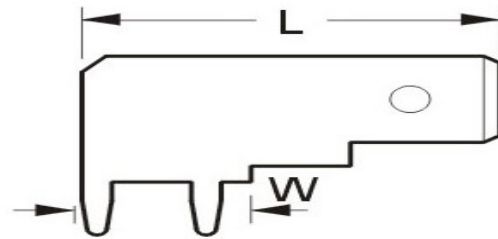

ENGLISH

Datasheet

RS Pro Male Terminals

Stock Number: 125-2007

ITEM NO.	NEMA TAB	DIMENSION inch(mm)		Q'TY
		W	L	BOX
125-2007	.032X.250	0.303	0.787	1000
	0.8X6.35	7.7	20.0	

LT: Loose Piece, Tin Plated

Terminal Material: Brass